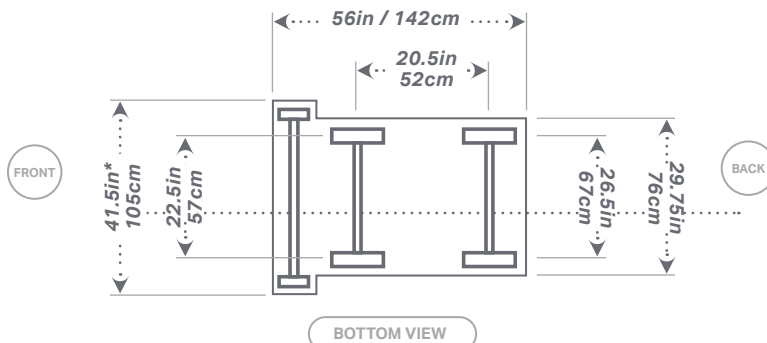

MERIT

AN OREGON BRAND

M800EX-87G - GAS POWER

14in - 48in
35cm - 122cm

21.5in / 55cm Max Cut

*41.500in / 105.5cm Standard
40.300in / 102cm QD w/components
38in / 96.5cm QD (Flush) w/components

SPECIFICATIONS	Raise & Lower Control	Button or standard
	Air Filter	2 stage
	Blade Mounting	Left and right
	Blade Shaft Drive	1in / 2.54cm with 6in / 15cm arbors
	Approx. Weight	1900lbs. / 862kg.
	Drive Speed	0-240 FPM
	Depth Control	Mechanical
	Arbor Size	1in / 2.5cm
Engine Manufacturer	Kubota	
Fuel Capacity	8 gallons / 30L	

BLADE GUARD IN	BLADE GUARD CM
14 x 2	35.5 x 5
18 x 2	46 x 5
20 x 2	50 x 5
24 x 2	61 x 5
26 x 2	66 x 5
30 x 3	76 x 7
32 x 3	81 x 7
36 x 3	91 x 7
42 x 3	107 x 7
48 x 3	122 x 7

800EX SERIES - 87HP - GAS - FRONT & REAR PIVOT - 4 SPEED	
Part Number	Description
M800EX-87G-R4-1210	M800EX, 87HP, GAS, REAR PIVOT, 4 SPEED, STANDARD CONTROL, QUICK DISCONNECT BLADE MOUNT, LIGHT KIT,
M800EX-87G-R4-2210	M800EX, 87HP, GAS, REAR PIVOT, 4 SPEED, BUTTON CONTROL, QUICK DISCONNECT BLADE MOUNT, LIGHT KIT,
M800EX-87G-F4-1210	M800EX, 87HP, GAS, FRONT PIVOT, 4 SPEED, STANDARD CONTROL, QUICK DISCONNECT BLADE MOUNT, LIGHT KIT,
M800EX-87G-F4-2210	M800EX, 87HP, GAS, FRONT PIVOT, 4 SPEED, BUTTON CONTROL, QUICK DISCONNECT BLADE MOUNT, LIGHT KIT,