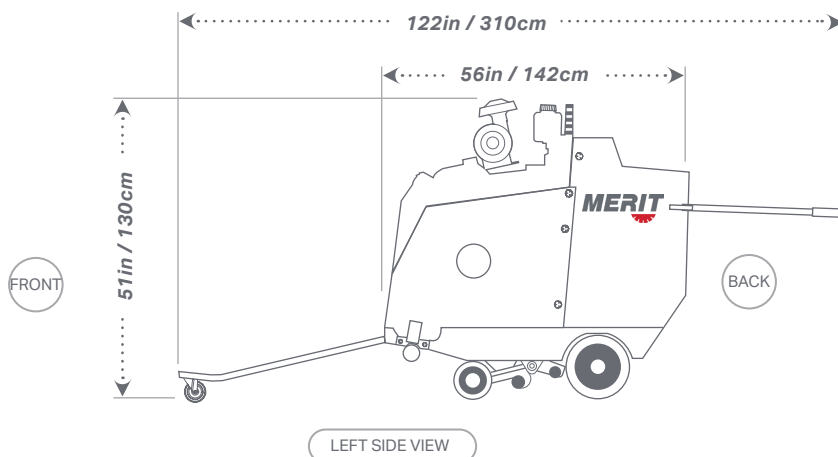

MERIT

AN OREGON BRAND

M800EX-87G - GAS POWER

14in - 48in
35cm - 122cm

21.5in / 55cm Max Cut

*41.500in / 105.5cm Standard
40.300in / 102cm QD w/components
38in / 96.5cm QD (Flush) w/components

SPECIFICATIONS	Raise & Lower Control	Button or standard
	Air Filter	2 stage
	Blade Mounting	Left and right
	Blade Shaft Drive	1in / 2.54cm with 6in / 15cm arbors
	Approx. Weight	1900lbs. / 862kg.
	Drive Speed	0-240 FPM
	Depth Control	Mechanical
	Arbor Size	1in / 2.5cm
Engine Manufacturer	Kubota	
Fuel Capacity	8 gallons / 30L	

BLADE GUARD IN	BLADE GUARD CM
14 x 2	35.5 x 5
18 x 2	46 x 5
20 x 2	50 x 5
24 x 2	61 x 5
26 x 2	66 x 5
30 x 3	76 x 7
32 x 3	81 x 7
36 x 3	91 x 7
42 x 3	107 x 7
48 x 3	122 x 7

800EX SERIES - 87HP - GAS - FRONT & REAR PIVOT - 4 SPEED	
Part Number	Description
M800EX-87G-R4-1210	M800EX, 87HP, GAS, REAR PIVOT, 4 SPEED, STANDARD CONTROL, QUICK DISCONNECT BLADE MOUNT, LIGHT KIT,
M800EX-87G-R4-2210	M800EX, 87HP, GAS, REAR PIVOT, 4 SPEED, BUTTON CONTROL, QUICK DISCONNECT BLADE MOUNT, LIGHT KIT,
M800EX-87G-F4-1210	M800EX, 87HP, GAS, FRONT PIVOT, 4 SPEED, STANDARD CONTROL, QUICK DISCONNECT BLADE MOUNT, LIGHT KIT,
M800EX-87G-F4-2210	M800EX, 87HP, GAS, FRONT PIVOT, 4 SPEED, BUTTON CONTROL, QUICK DISCONNECT BLADE MOUNT, LIGHT KIT,