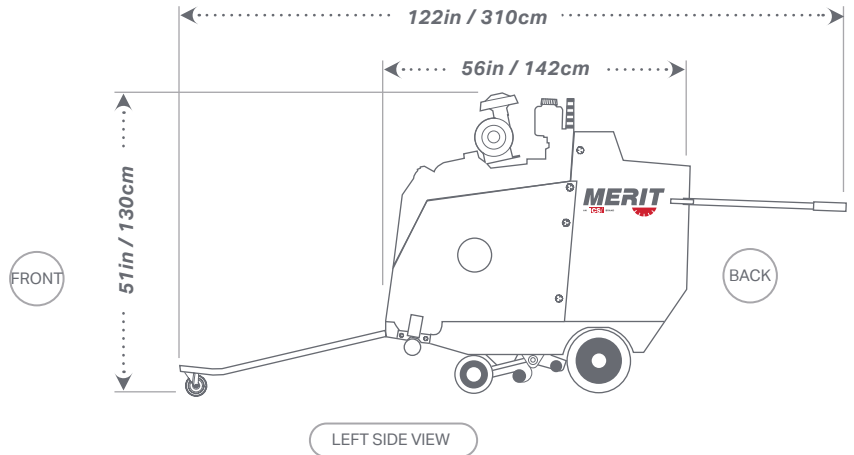

M800EX-87G - GAS POWER

14in- 48in
35cm - 122cm
21.5in / 55cm Max Cut

*41.500in / 105.5cm Standard
 40.300in / 102cm QD w/components
 38in / 96.5cm QD (Flush) w/components

SPECIFICATIONS	Raise & Lower Control	Button or standard
	Air Filter	2 stage
	Blade Mounting	Left and right
	Blade Shaft Drive	1in / 2.54cm with 6in / 15cm arbors
	Approx. Weight	1900lbs. / 862kg.
	Drive Speed	0-240 FPM
	Depth Control	Mechanical
	Arbor Size	1in / 2.5cm
Engine Manufacturer	Kubota	
Fuel Capacity	8 gallons / 30L	

BLADE GUARD IN	BLADE GUARD CM
14 x 2	35.5 x 5
18 x 2	46 x 5
20 x 2	50 x 5
24 x 2	61 x 5
26 x 2	66 x 5
30 x 3	76 x 7
32 x 3	81 x 7
36 x 3	91 x 7
42 x 3	107 x 7
48 x 3	122 x 7

800EX SERIES - 87HP - GAS - FRONT & REAR PIVOT - 4 SPEED

Part Number	Description
M800EX-87G-R4-1210	M800EX, 87HP, GAS, REAR PIVOT, 4 SPEED, STANDARD CONTROL, QUICK DISCONNECT BLADE MOUNT, LIGHT KIT,
M800EX-87G-R4-2210	M800EX, 87HP, GAS, REAR PIVOT, 4 SPEED, BUTTON CONTROL, QUICK DISCONNECT BLADE MOUNT, LIGHT KIT,
M800EX-87G-F4-1210	M800EX, 87HP, GAS, FRONT PIVOT, 4 SPEED, STANDARD CONTROL, QUICK DISCONNECT BLADE MOUNT, LIGHT KIT,
M800EX-87G-F4-2210	M800EX, 87HP, GAS, FRONT PIVOT, 4 SPEED, BUTTON CONTROL, QUICK DISCONNECT BLADE MOUNT, LIGHT KIT,