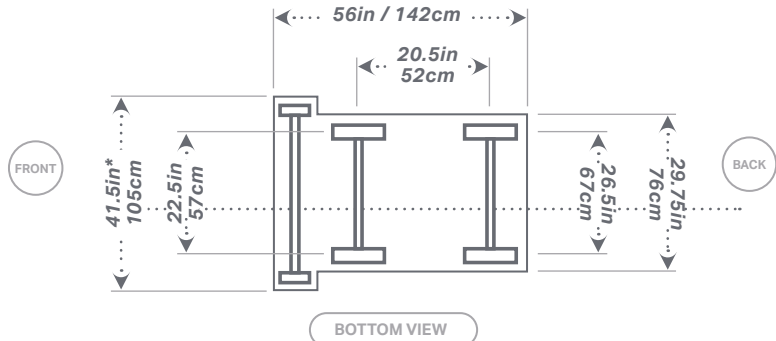

M800EX-87G - GAS POWER

14in- 48in
35cm - 122cm
21.5in / 55cm Max Cut

*41.500in / 105.5cm Standard
 40.300in / 102cm QD w/components
 38in / 96.5cm QD (Flush) w/components

SPECIFICATIONS	Raise & Lower Control	Button or standard
	Air Filter	2 stage
	Blade Mounting	Left and right
	Blade Shaft Drive	1in / 2.54cm with 6in / 15cm arbors
	Approx. Weight	1900lbs. / 862kg.
	Drive Speed	0-240 FPM
	Depth Control	Mechanical
	Arbor Size	1in / 2.5cm
Engine Manufacturer	Kubota	
Fuel Capacity	8 gallons / 30L	

BLADE GUARD IN	BLADE GUARD CM
14 x 2	35.5 x 5
18 x 2	46 x 5
20 x 2	50 x 5
24 x 2	61 x 5
26 x 2	66 x 5
30 x 3	76 x 7
32 x 3	81 x 7
36 x 3	91 x 7
42 x 3	107 x 7
48 x 3	122 x 7

800EX SERIES - 87HP - GAS - FRONT & REAR PIVOT - 4 SPEED

Part Number	Description
M800EX-87G-R4-1210	M800EX, 87HP, GAS, REAR PIVOT, 4 SPEED, STANDARD CONTROL, QUICK DISCONNECT BLADE MOUNT, LIGHT KIT,
M800EX-87G-R4-2210	M800EX, 87HP, GAS, REAR PIVOT, 4 SPEED, BUTTON CONTROL, QUICK DISCONNECT BLADE MOUNT, LIGHT KIT,
M800EX-87G-F4-1210	M800EX, 87HP, GAS, FRONT PIVOT, 4 SPEED, STANDARD CONTROL, QUICK DISCONNECT BLADE MOUNT, LIGHT KIT,
M800EX-87G-F4-2210	M800EX, 87HP, GAS, FRONT PIVOT, 4 SPEED, BUTTON CONTROL, QUICK DISCONNECT BLADE MOUNT, LIGHT KIT,