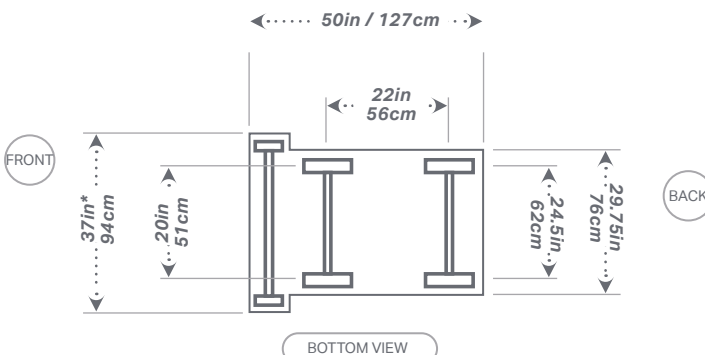

M600EX-61G - GAS POWER

14in - 48in
35cm - 122cm

2.1in/55cm Max Cut

*36.625in / 93cm Standard
35.425in / 90cm QD w/components
33.125in / 84cm QD (Flush) w/components

SPECIFICATIONS	Raise & Lower Control	Button or standard
	Air Filter	N/A
	Blade Mounting	Left and right
	Blade Shaft Drive	1in / 2.5cm or with 5in/ 13cm arbors
	Approx. Weight	1750lbs. / 794kg.
	Drive Speed	0-240 FPM
	Depth Control	Mechanical
	Arbor Size	1in / 2.5cm
Engine Manufacturer	Kubota	
Fuel Capacity	6.5 gallons / 25L	

BLADE GUARD IN	BLADE GUARD CM
14 x 2	35.5 x 5
18 x 2	46 x 5
20 x 2	50 x 5
24 x 2	61 x 5
26 x 2	66 x 5
30 x 3	76 x 7
32 x 3	81 x 7
36 x 3	91 x 7
42 x 3	107 x 7
48 x 3	122 x 7

600EX SERIES - 61HP - GAS - FRONT PIVOT - 4 SPEED	
M600EX-61G-F4-1110	M600EX, 61HP, GAS, FRONT PIVOT, 4 SPEED, STANDARD CONTROL, STANDARD BLADE MOUNT, LIGHT KIT
M600EX-61G-F4-2110	M600EX, 61HP, GAS, FRONT PIVOT, 4 SPEED, BUTTON CONTROL, STANDARD BLADE MOUNT, LIGHT KIT
M600EX-61G-F4-1210	M600EX, 61HP, GAS, FRONT PIVOT, 4 SPEED, STANDARD CONTROL, QUICK DISCONNECT BLADE MOUNT, LIGHT KIT
M600EX-61G-F4-2210	M600EX, 61HP, GAS, FRONT PIVOT, 4 SPEED, BUTTON CONTROL, QUICK DISCONNECT BLADE MOUNT, LIGHT KIT
600EX SERIES - 61HP - GAS - REAR PIVOT - 4 SPEED	
M600EX-61G-R4-1110	M600EX, 61HP, GAS, REAR PIVOT, 4 SPEED, STANDARD CONTROL, STANDARD BLADE MOUNT, LIGHT KIT
M600EX-61G-R4-2110	M600EX, 61HP, GAS, REAR PIVOT, 4 SPEED, BUTTON CONTROL, STANDARD BLADE MOUNT, LIGHT KIT
M600EX-61G-R4-1210	M600EX, 61HP, GAS, REAR PIVOT, 4 SPEED, STANDARD CONTROL, QUICK DISCONNECT BLADE MOUNT, LIGHT KIT
M600EX-61G-R4-2210	M600EX, 61HP, GAS, REAR PIVOT, 4 SPEED, BUTTON CONTROL, QUICK DISCONNECT BLADE MOUNT, LIGHT KIT