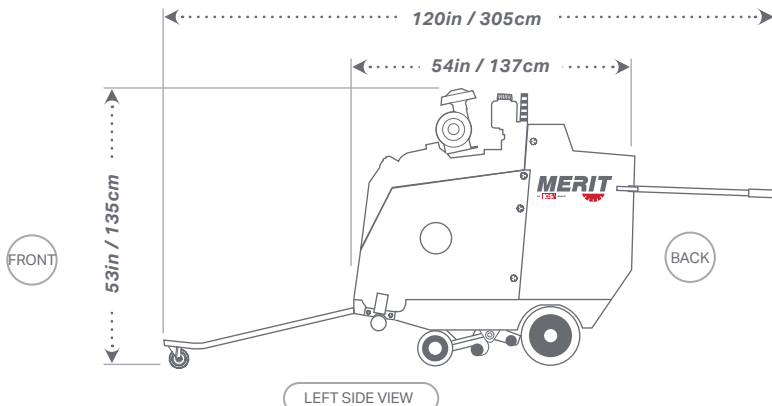

M600EX-61G - GAS POWER

14in - 48in
35cm - 122cm

2.1in/55cm Max Cut

*36.625in / 93cm Standard
35.425in / 90cm QD w/components
33.125in / 84cm QD (Flush) w/components

SPECIFICATIONS	Raise & Lower Control	Button or standard
	Air Filter	N/A
	Blade Mounting	Left and right
	Blade Shaft Drive	1in / 2.5cm or with 5in/ 13cm arbors
	Approx. Weight	1750lbs. / 794kg.
	Drive Speed	0-240 FPM
	Depth Control	Mechanical
	Arbor Size	1in / 2.5cm
Engine Manufacturer	Kubota	
Fuel Capacity	6.5 gallons / 25L	

BLADE GUARD IN	BLADE GUARD CM
14 x 2	35.5 x 5
18 x 2	46 x 5
20 x 2	50 x 5
24 x 2	61 x 5
26 x 2	66 x 5
30 x 3	76 x 7
32 x 3	81 x 7
36 x 3	91 x 7
42 x 3	107 x 7
48 x 3	122 x 7

600EX SERIES - 61HP - GAS - FRONT PIVOT - 4 SPEED	
M600EX-61G-F4-1110	M600EX, 61HP, GAS, FRONT PIVOT, 4 SPEED, STANDARD CONTROL, STANDARD BLADE MOUNT, LIGHT KIT
M600EX-61G-F4-2110	M600EX, 61HP, GAS, FRONT PIVOT, 4 SPEED, BUTTON CONTROL, STANDARD BLADE MOUNT, LIGHT KIT
M600EX-61G-F4-1210	M600EX, 61HP, GAS, FRONT PIVOT, 4 SPEED, STANDARD CONTROL, QUICK DISCONNECT BLADE MOUNT, LIGHT KIT
M600EX-61G-F4-2210	M600EX, 61HP, GAS, FRONT PIVOT, 4 SPEED, BUTTON CONTROL, QUICK DISCONNECT BLADE MOUNT, LIGHT KIT
600EX SERIES - 61HP - GAS - REAR PIVOT - 4 SPEED	
M600EX-61G-R4-1110	M600EX, 61HP, GAS, REAR PIVOT, 4 SPEED, STANDARD CONTROL, STANDARD BLADE MOUNT, LIGHT KIT
M600EX-61G-R4-2110	M600EX, 61HP, GAS, REAR PIVOT, 4 SPEED, BUTTON CONTROL, STANDARD BLADE MOUNT, LIGHT KIT
M600EX-61G-R4-1210	M600EX, 61HP, GAS, REAR PIVOT, 4 SPEED, STANDARD CONTROL, QUICK DISCONNECT BLADE MOUNT, LIGHT KIT
M600EX-61G-R4-2210	M600EX, 61HP, GAS, REAR PIVOT, 4 SPEED, BUTTON CONTROL, QUICK DISCONNECT BLADE MOUNT, LIGHT KIT