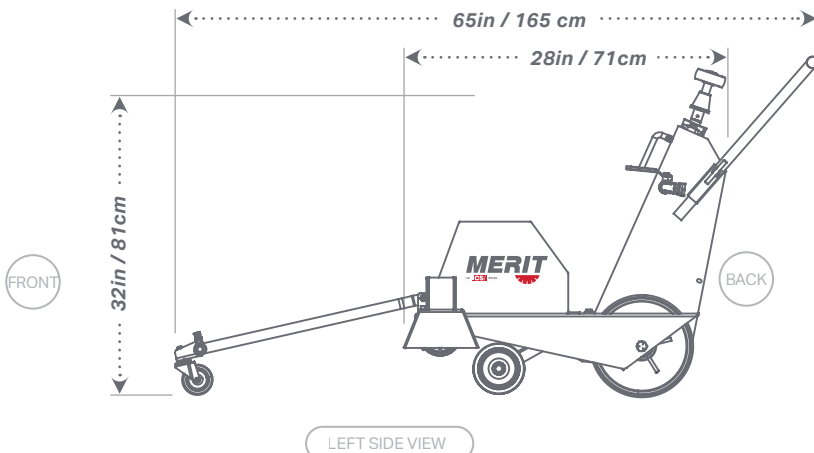

M100W-10E - ELECTRIC POWER

14in - 24in
35cm - 61cm

10in/25cm Max Cut

SPECIFICATIONS

Raise & Lower Control	Manual
Air Filter	N/A
Blade Mounting	Left and right
Blade Shaft Drive	1in / 2.5cm with 4in / 10cm arbors
Approx. Weight	336lbs. / 152kg.
Drive Speed	Push
Depth Control	Manual
Spindle Size	1.25in / 3cm with tapered roller bearings
Arbor Size	1in / 2.5cm
Engine Manufacturer	Baldor
Voltage	480V 3-phase

BLADE GUARD IN	BLADE GUARD CM
14 x 2	35.5 x 5
18 x 2	46 x 5
20 x 2	50 x 5
24 x 2	61 x 5

Part Number	Description
M100W-10E-P	M100W, 10HP, ELECTRIC, PUSH FLAT SAW