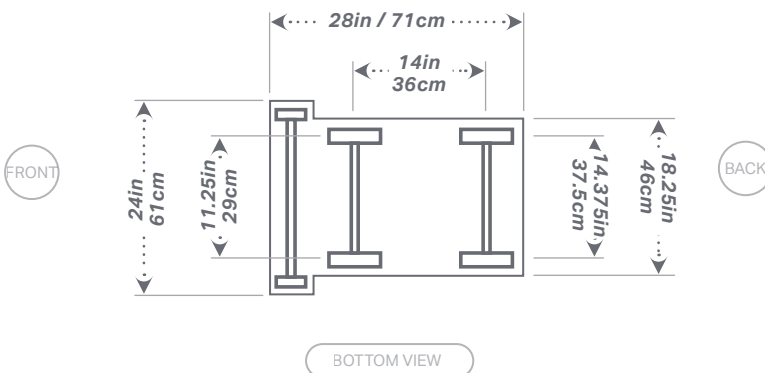

M100W-10E - ELECTRIC POWER

14in - 24in
35cm - 61cm

10in/25cm Max Cut

SPECIFICATIONS

Raise & Lower Control	Manual
Air Filter	N/A
Blade Mounting	Left and right
Blade Shaft Drive	1in / 2.5cm with 4in / 10cm arbors
Approx. Weight	336lbs. / 152kg.
Drive Speed	Push
Depth Control	Manual
Spindle Size	1.25in / 3cm with tapered roller bearings
Arbor Size	1in / 2.5cm
Engine Manufacturer	Baldor
Voltage	480V 3-phase

BLADE GUARD IN	BLADE GUARD CM
14 x 2	35.5 x 5
18 x 2	46 x 5
20 x 2	50 x 5
24 x 2	61 x 5

Part Number	Description
M100W-10E-P	M100W, 10HP, ELECTRIC, PUSH FLAT SAW