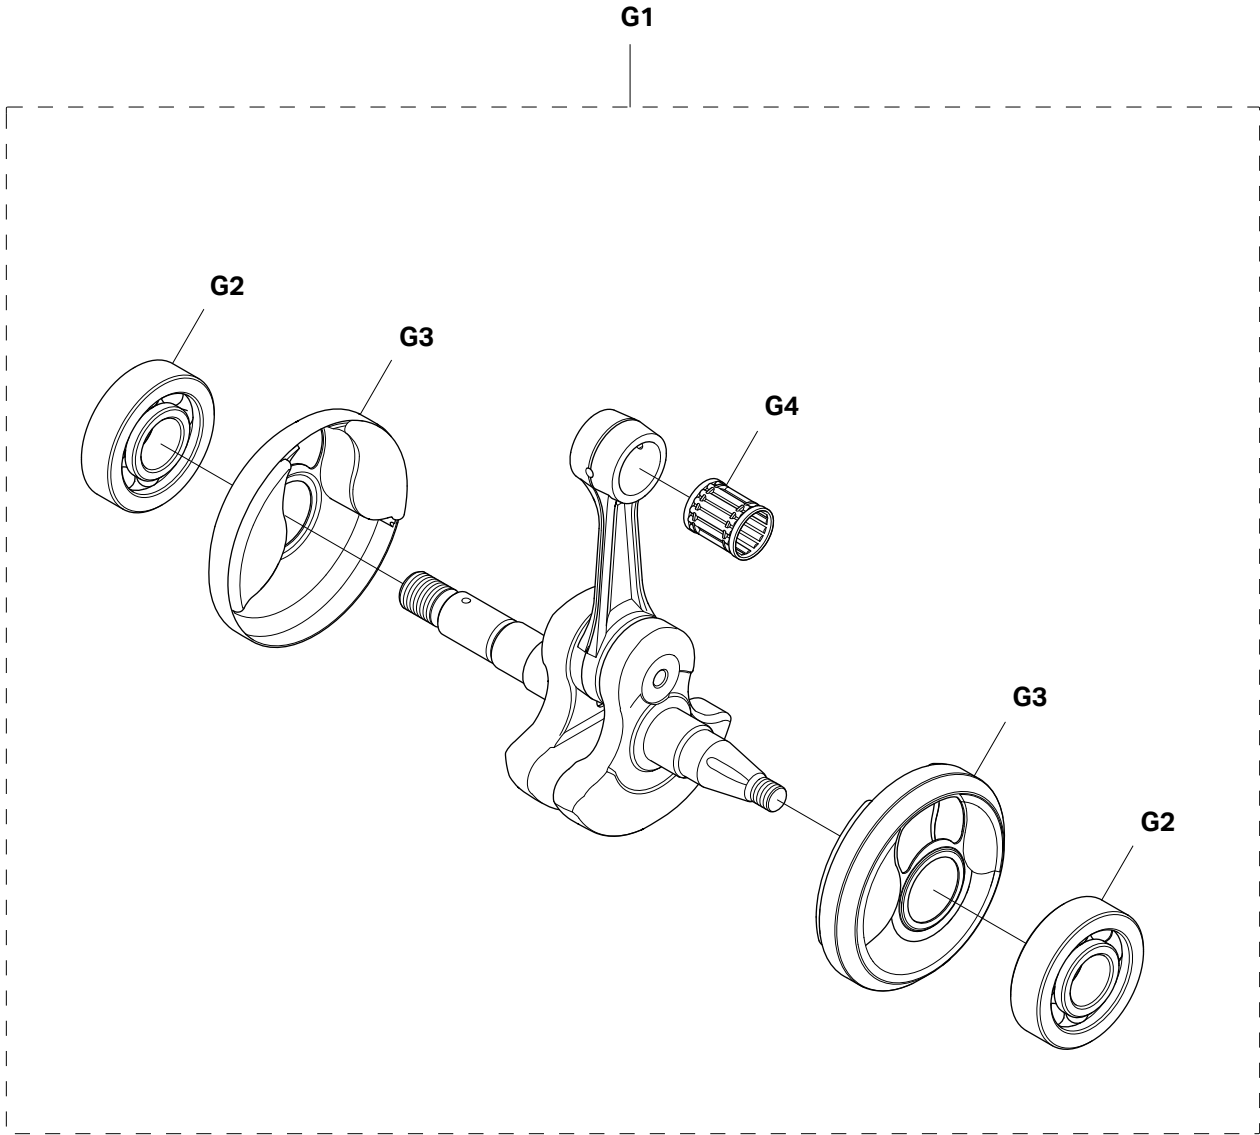

Key #	Part No.	Description
G1	543952	CRANKSHAFT ASSEMBLY
G2	543934	MAIN BEARING
G3	543953	CRANKSHAFT SHIELD
G4	543949	NEEDLE BEARING