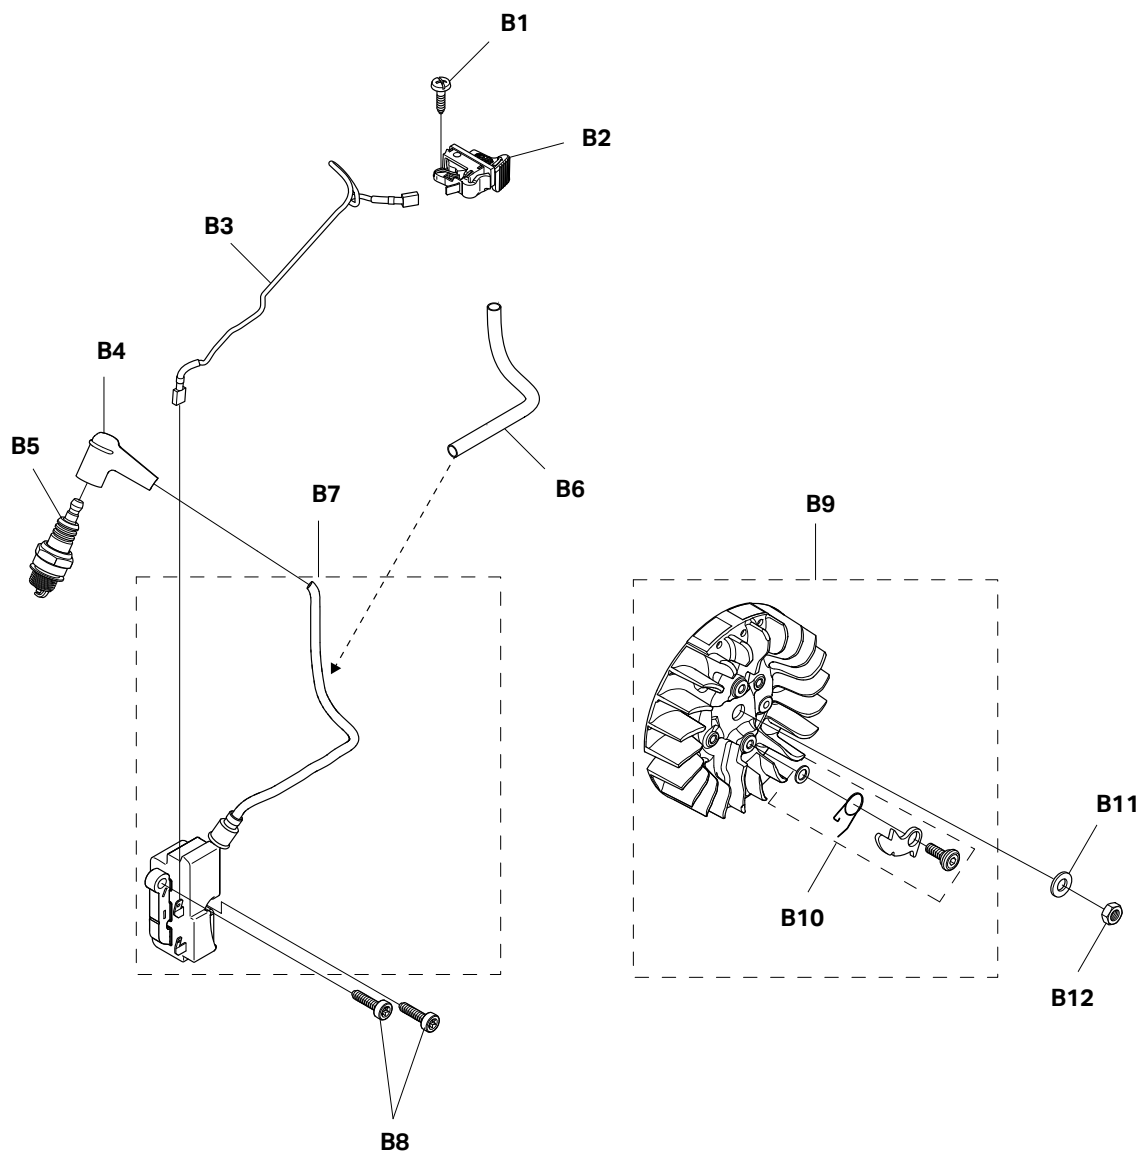

SERVICE ITEMS

695XL Gas Concrete Saw

Key #	Part No.	Description
1	71541	Pressure Gauge Bulb
2	71543	Cylinder Assembly Clamps & Piston Stop
3	71565	Electronic Tachometer
4	546191	Workshop Key Torx T27
6	546193	Air Gap Gauge
7	546194	Flywheel Puller
8	547277	Piston Stop
9	546196	Wrist Pin Punch
10	546197	Cylinder Seal, Exhaust
11	546198	Cylinder Seal, Inlet Port
12	546289	Puller, Sealing Ring
13	546292	Universal Puller
14	546293	Grip Plate
16	546295	Bearing Press
17	546307	Screwdriver, Idle
not shown	546659	Clutch Tool
not shown	544120	Flat Blade Srench
not shown	544119	Torque Srench
not shown	70249	14T Bar Nose Sprocket Repair Kit (for 695GC)
not shown	571227	OIL, 2-STROKE 2.6 OZ(6-PACK)

Key #	Part No.	Description
A1	544013	STARTER COVER ASSEMBLY
A2	544127	STARTER PULLEY KIT, 695
A3	544023	STARTER CORD
A4	544024	STARTER HANDLE
A5	544012	SCREW
A6	544026	STARTER COVER SHIELD

Key #	Part No.	Description
B1	544030	STOP SWITCH SCREW
B2	544031	STOP SWITCH
B3	544032	STOP SWITCH CABLE
B4	544033	SPARK PLUG CAP
B5	544034	SPARK PLUG
B6	544035	PROTECTIVE SLEEVE
B7	544036	IGNITION MODULE
B8	544038	IGNITION MODULE SCREW
B9	544053	FLYWHEEL
B10	544125	STARTER PAWL KIT (INCL. TWO OF EACH ITEM)
B11	544058	STARTER WASHER
B12	544059	STARTER NUT

Key #	Part No.	Description
C1	543905	RETAINING RING
C2	551384	SPLIT RETAINER, 695 (PAIR)
C3	543907	SPACER
C4	525496	695F4 FORCE4® SPROCKET
C4	70949	695GC RIM SPROCKET
C5	543909	CLUTCH CUP
C6	543910	NEEDLE BEARING
C7	543911	BAR BRACKET SCREW
C8	543912	CRANK CASE BOLT
C9	544130	WALLWALKER®
C10	543920	WALLWALKER® SCREW
C11	543915	WATER PIPE
C12	546548	WATER PIPE SCREW
C13	543916	BAR BRACKET
C14	547856	CLUTCH KIT
C15	543928	CLUTCH SPRING
C16	544137	SHIELD

Key #	Part No.	Description
D1	543899	SIDE COVER (INCLUDES #D2 & D3)
D2	543900	SIDE COVER NUT
D3	543901	SIDE COVER NUT CIRCLIP
D4	543902	TENSIONER COVER PLATE
D5	543903	SCREW, SIDE COVER CAP
D6	543904	TENSIONER