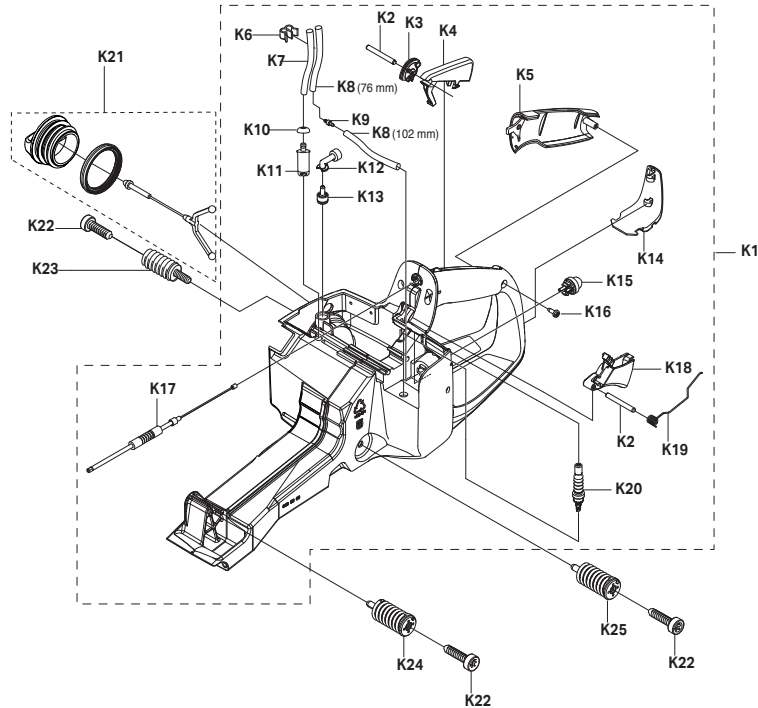

Key #	Part No.	Description
C1	543905	RETAINING RING
C2	551384	SPLIT RETAINER, 695 (PAIR)
C3	543907	SPACER
C4	525496	695F4 FORCE4® SPROCKET
C4	70949	695GC RIM SPROCKET
C5	543909	CLUTCH CUP
C6	543910	NEEDLE BEARING
C7	543911	BAR BRACKET SCREW
C8	543912	CRANK CASE BOLT
C9	544130	WALLWALKER®
C10	543920	WALLWALKER® SCREW
C11	543915	WATER PIPE
C12	546548	WATER PIPE SCREW
C13	543916	BAR BRACKET
C14	547856	CLUTCH KIT
C15	543928	CLUTCH SPRING
C16	544137	SHIELD

Key #	Part No.	Description
F1	576170	CRANKCASE ASSEMBLY
F2	543930	CRANKCASE SCREW
F3	543931	SEALING RING
F4	543932	GUIDE BUSHING
F5	543933	CRANKCASE GASKET
F6	543934	MAIN BEARING
F7	543935	RUBBER BUSHING
F8	543936	GASKET KIT
F9	543937	CYLINDER BASE GASKET
F10	543938	MUFFLER GASKET
F11	544129	BAR STUD KIT
F12	543941	BAR BRACKET FASTENER

Key #	Part No.	Description
G1	543952	CRANKSHAFT ASSEMBLY
G2	543934	MAIN BEARING
G3	543953	CRANKSHAFT SHIELD
G4	543949	NEEDLE BEARING

THIS PAGE INTENTIONALLY LEFT BLANK

Key #	Part No.	Description
I1	544069	INLET BOOT CLAMP
I2	544070	INLET BOOT
I3	544071	FLANGE
I4	544072	FLANGE CLUTCH SIDE SCREW
I5	544073	FLANGE BRACKET
I6	544065	SCREW
I7	544074	SEPARATOR PLATE
I8	544075	CARBURETOR (WALBRO RWJ-7)
I9	544111	THROTTLE CABLE LEVER
I10	576168	ADJUSTMENT GUIDE
I11	544112	MANIFOLD BRACKET
I12	544113	AIR INTAKE MANIFOLD
I13	544114	AIR FILTER BRACKET
I14	544115	CARBURETOR MOUNTING SCREW
I15	543975	THROTTLE CABLE ASSEMBLY
I16	544117	CHOKE LEVER
I17	576161	CARBURETOR REPAIR KIT (Only for 695XL, will not fit 695GC/F4/PG)

Key #	Part No.	Description
J1	544060	FILTER COVER REAR SCREW
J2	544061	FILTER COVER FRONT SCREW
J3	576167	PLUG (may be required on older 695GC/F4 models)
J4	544062	FILTER COVER
J5	544063	AIR INTAKE INSERT
J6	544064	AIR FILTER
J7	544065	CYLINDER COVER SCREW
J8	544067	CYLINDER COVER SEALS
J9	544066	CYLINDER COVER ASSEMBLY