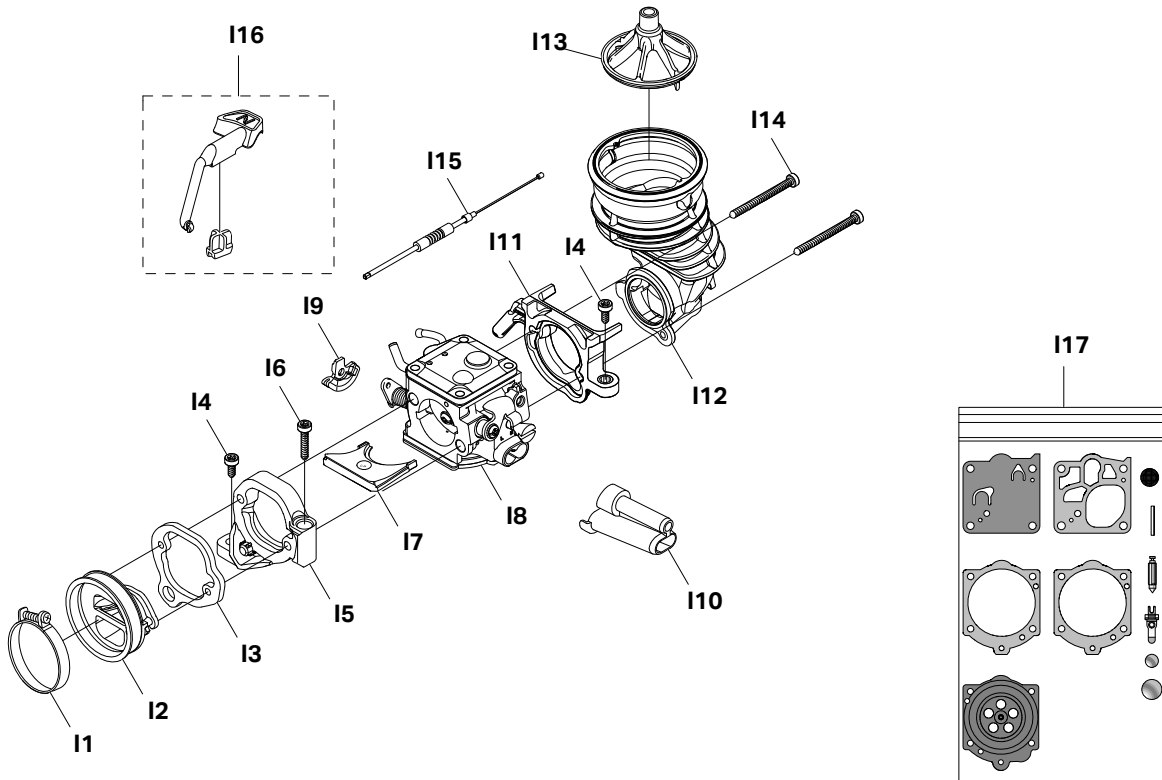

Key #	Part No.	Description
D1	543899	SIDE COVER (INCLUDES #D2 & D3)
D2	543900	SIDE COVER NUT
D3	543901	SIDE COVER NUT CIRCLIP
D4	543902	TENSIONER COVER PLATE
D5	543903	SCREW, SIDE COVER CAP
D6	543904	TENSIONER

Key #	Part No.	Description
E1	543942	CYLINDER/MUFFLER SCREW
E2	576169	PISTON/CYLINDER KIT
E3	543844	HEAT DEFLECTOR
E4	543938	MUFFLER GASKET
E5	543845	MUFFLER
E6	543846	LOWER MUFFLER MOUNTING SCREW
E7	543847	MUFFLER MOUNTING WASHER
E8	576166	DECOMPRESSION VALVE
E9	576165	CYLINDER BASE GASKET
E10	543949	NEEDLE BEARING
E11	543936	GASKET KIT
E12	543931	SEALING RING
E13	543933	CRANKCASE GASKET

Key #	Part No.	Description
F1	576170	CRANKCASE ASSEMBLY
F2	543930	CRANKCASE SCREW
F3	543931	SEALING RING
F4	543932	GUIDE BUSHING
F5	543933	CRANKCASE GASKET
F6	543934	MAIN BEARING
F7	543935	RUBBER BUSHING
F8	543936	GASKET KIT
F9	543937	CYLINDER BASE GASKET
F10	543938	MUFFLER GASKET
F11	544129	BAR STUD KIT
F12	543941	BAR BRACKET FASTENER

Key #	Part No.	Description
G1	543952	CRANKSHAFT ASSEMBLY
G2	543934	MAIN BEARING
G3	543953	CRANKSHAFT SHIELD
G4	543949	NEEDLE BEARING

THIS PAGE INTENTIONALLY LEFT BLANK

Key #	Part No.	Description
I1	544069	INLET BOOT CLAMP
I2	544070	INLET BOOT
I3	544071	FLANGE
I4	544072	FLANGE CLUTCH SIDE SCREW
I5	544073	FLANGE BRACKET
I6	544065	SCREW
I7	544074	SEPARATOR PLATE
I8	544075	CARBURETOR (WALBRO RWJ-7)
I9	544111	THROTTLE CABLE LEVER
I10	576168	ADJUSTMENT GUIDE
I11	544112	MANIFOLD BRACKET
I12	544113	AIR INTAKE MANIFOLD
I13	544114	AIR FILTER BRACKET
I14	544115	CARBURETOR MOUNTING SCREW
I15	543975	THROTTLE CABLE ASSEMBLY
I16	544117	CHOKE LEVER
I17	576161	CARBURETOR REPAIR KIT (Only for 695XL, will not fit 695GC/F4/PG)