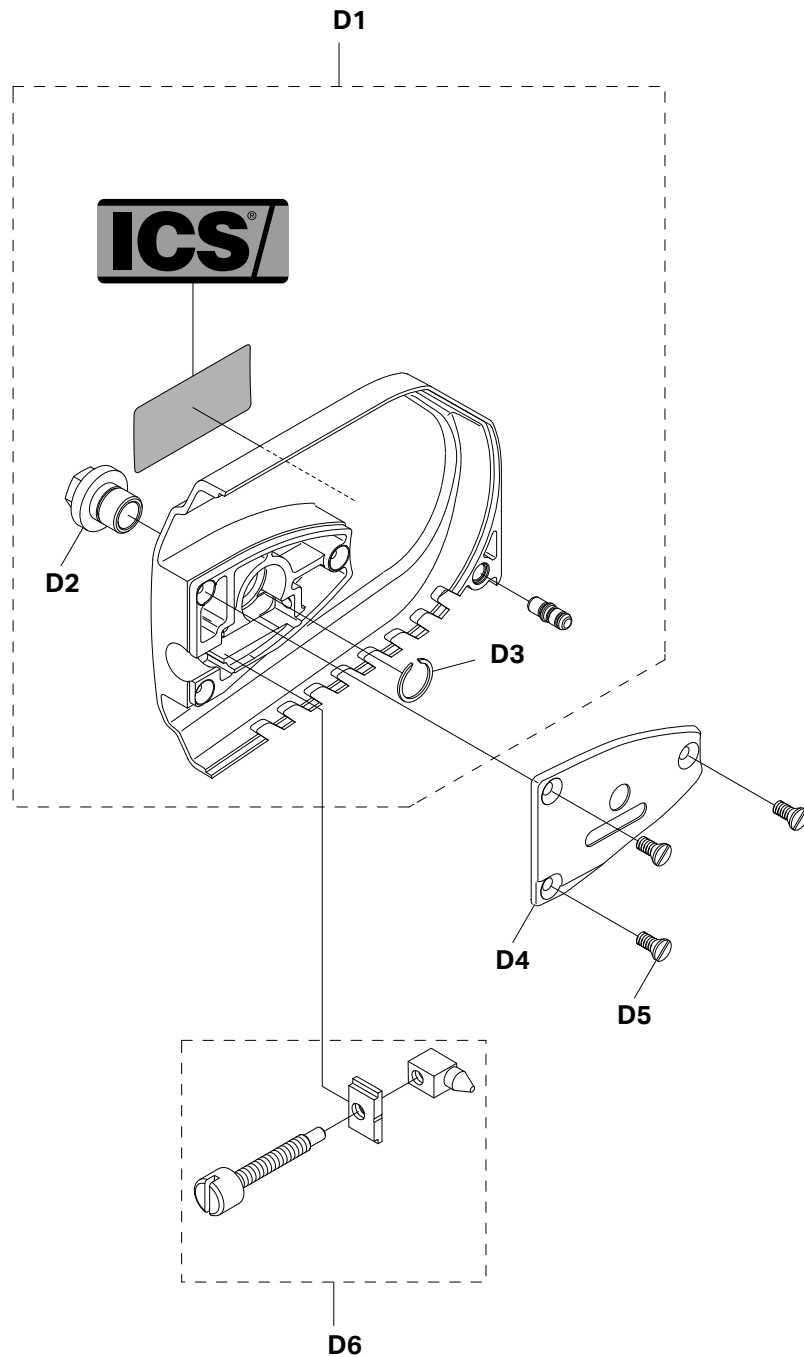

SERVICE ITEMS

695XL Gas Concrete Saw

Key #	Part No.	Description
1	71541	Pressure Gauge Bulb
2	71543	Cylinder Assembly Clamps & Piston Stop
3	71565	Electronic Tachometer
4	546191	Workshop Key Torx T27
6	546193	Air Gap Gauge
7	546194	Flywheel Puller
8	547277	Piston Stop
9	546196	Wrist Pin Punch
10	546197	Cylinder Seal, Exhaust
11	546198	Cylinder Seal, Inlet Port
12	546289	Puller, Sealing Ring
13	546292	Universal Puller
14	546293	Grip Plate
16	546295	Bearing Press
17	546307	Screwdriver, Idle
not shown	546659	Clutch Tool
not shown	544120	Flat Blade Srench
not shown	544119	Torque Srench
not shown	70249	14T Bar Nose Sprocket Repair Kit (for 695GC)
not shown	571227	OIL, 2-STROKE 2.6 OZ(6-PACK)

Key #	Part No.	Description
A1	544013	STARTER COVER ASSEMBLY
A2	544127	STARTER PULLEY KIT, 695
A3	544023	STARTER CORD
A4	544024	STARTER HANDLE
A5	544012	SCREW
A6	544026	STARTER COVER SHIELD

Key #	Part No.	Description
B1	544030	STOP SWITCH SCREW
B2	544031	STOP SWITCH
B3	544032	STOP SWITCH CABLE
B4	544033	SPARK PLUG CAP
B5	544034	SPARK PLUG
B6	544035	PROTECTIVE SLEEVE
B7	544036	IGNITION MODULE
B8	544038	IGNITION MODULE SCREW
B9	544053	FLYWHEEL
B10	544125	STARTER PAWL KIT (INCL. TWO OF EACH ITEM)
B11	544058	STARTER WASHER
B12	544059	STARTER NUT

Key #	Part No.	Description
C1	543905	RETAINING RING
C2	551384	SPLIT RETAINER, 695 (PAIR)
C3	543907	SPACER
C4	525496	695F4 FORCE4® SPROCKET
C4	70949	695GC RIM SPROCKET
C5	543909	CLUTCH CUP
C6	543910	NEEDLE BEARING
C7	543911	BAR BRACKET SCREW
C8	543912	CRANK CASE BOLT
C9	544130	WALLWALKER®
C10	543920	WALLWALKER® SCREW
C11	543915	WATER PIPE
C12	546548	WATER PIPE SCREW
C13	543916	BAR BRACKET
C14	547856	CLUTCH KIT
C15	543928	CLUTCH SPRING
C16	544137	SHIELD

Key #	Part No.	Description
D1	543899	SIDE COVER (INCLUDES #D2 & D3)
D2	543900	SIDE COVER NUT
D3	543901	SIDE COVER NUT CIRCLIP
D4	543902	TENSIONER COVER PLATE
D5	543903	SCREW, SIDE COVER CAP
D6	543904	TENSIONER