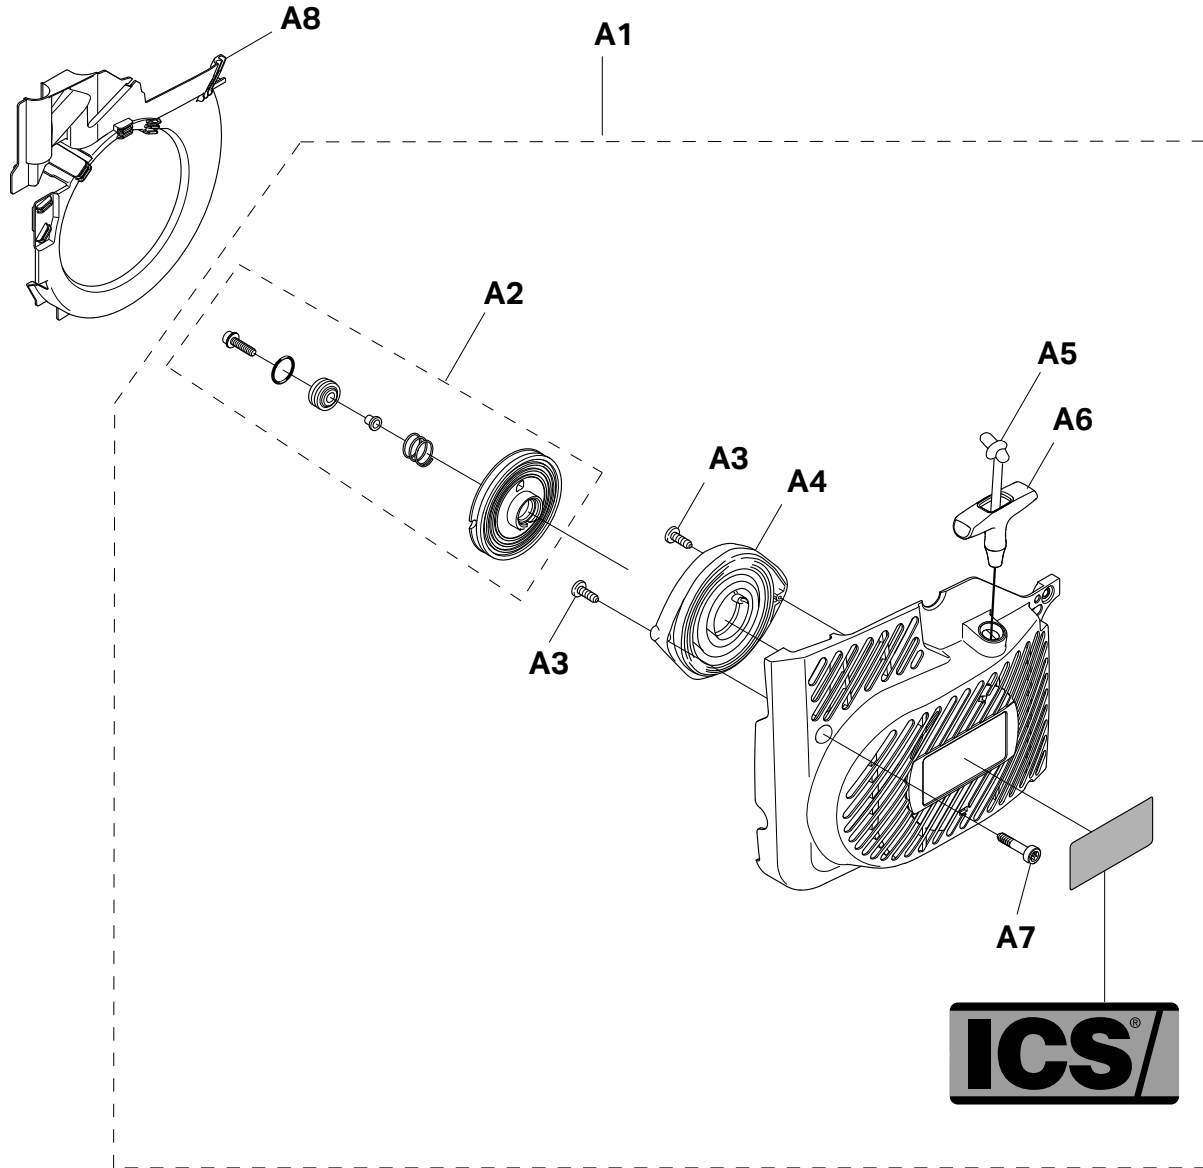

Replacement Parts & Accessories

695XL Gas Concrete Saw

TABLE OF CONTENTS

695XL Gas Saw

ITEM DESCRIPTION	KEY	PAGE
695XL Gas Saw Service Items	n/a	2
Starter Assembly	A	3
Flywheel & Ignition Assembly	B	4
Clutch Assembly & WallWalker®	C	5
Side Cover & Tensioner Assembly	D	6
Cylinder & Exhaust Assemblies	E	7
Crankcase Assembly	F	8
Crankshaft Assembly	G	9
Carburetor & Intake Assemblies	I	11
Cylinder & Air Filter Cover Assemblies	J	12
Fuel Tank Assembly	K	13
Water Delivery System	L	14

SERVICE ITEMS

695XL Gas Concrete Saw

Key #	Part No.	Description
1	71541	Pressure Gauge Bulb
2	71543	Cylinder Assembly Clamps & Piston Stop
3	71565	Electronic Tachometer
4	546191	Workshop Key Torx T27
6	546193	Air Gap Gauge
7	546194	Flywheel Puller
8	547277	Piston Stop
9	546196	Wrist Pin Punch
10	546197	Cylinder Seal, Exhaust
11	546198	Cylinder Seal, Inlet Port
12	546289	Puller, Sealing Ring
13	546292	Universal Puller
14	546293	Grip Plate
16	546295	Bearing Press
17	546307	Screwdriver, Idle
not shown	546659	Clutch Tool
not shown	544120	Flat Blade Srench
not shown	544119	Torque Srench
not shown	70249	14T Bar Nose Sprocket Repair Kit (for 695GC)
not shown	571227	OIL, 2-STROKE 2.6 OZ(6-PACK)

Key #	Part No.	Description
C1	543905	RETAINING RING
C2	551384	SPLIT RETAINER, 695 (PAIR)
C3	543907	SPACER
C4	525496	695F4 FORCE4® SPROCKET
C4	70949	695GC RIM SPROCKET
C5	543909	CLUTCH CUP
C6	543910	NEEDLE BEARING
C7	543911	BAR BRACKET SCREW
C8	543912	CRANK CASE BOLT
C9	544130	WALLWALKER®
C10	543920	WALLWALKER® SCREW
C11	543915	WATER PIPE
C12	546548	WATER PIPE SCREW
C13	543916	BAR BRACKET
C14	547856	CLUTCH KIT
C15	543928	CLUTCH SPRING
C16	544137	SHIELD

Key #	Part No.	Description
D1	543899	SIDE COVER (INCLUDES #D2 & D3)
D2	543900	SIDE COVER NUT
D3	543901	SIDE COVER NUT CIRCLIP
D4	543902	TENSIONER COVER PLATE
D5	543903	SCREW, SIDE COVER CAP
D6	543904	TENSIONER