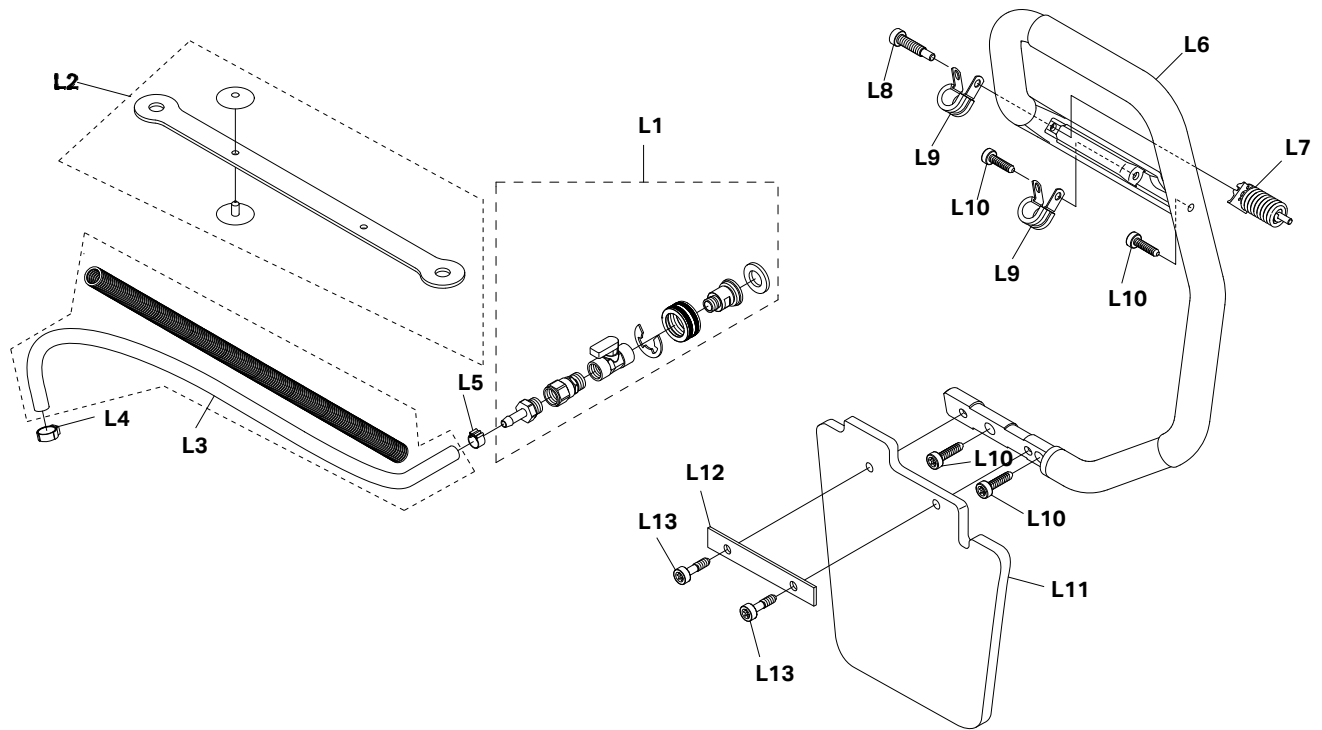

Key #	Part No.	Description
L1	543996	WATER HOSE VALVE ASSEMBLY
L2	547969	HOSE HANGER
L3	543999	WATER HOSE WITH PROTECTIVE COVERING
L4	544000	CLAMP, WATER HOSE
L5	544001	CLAMP, WATER HOSE VALVE SIDE
L6	544002	FRONT HANDLE
L7	544003	SHOCK ABSORBER, FRONT HANDLE
L8	543981	SCREW, SHOCK ABSORBERS
L9	544008	CLIP, FRONT HANDLE
L10	544009	SCREW, FRONT HANDLE
L11	576679	MUD FLAP
L12	544011	BACKING PLATE, MUD FLAP
L13	544012	SCREW, MUD FLAP