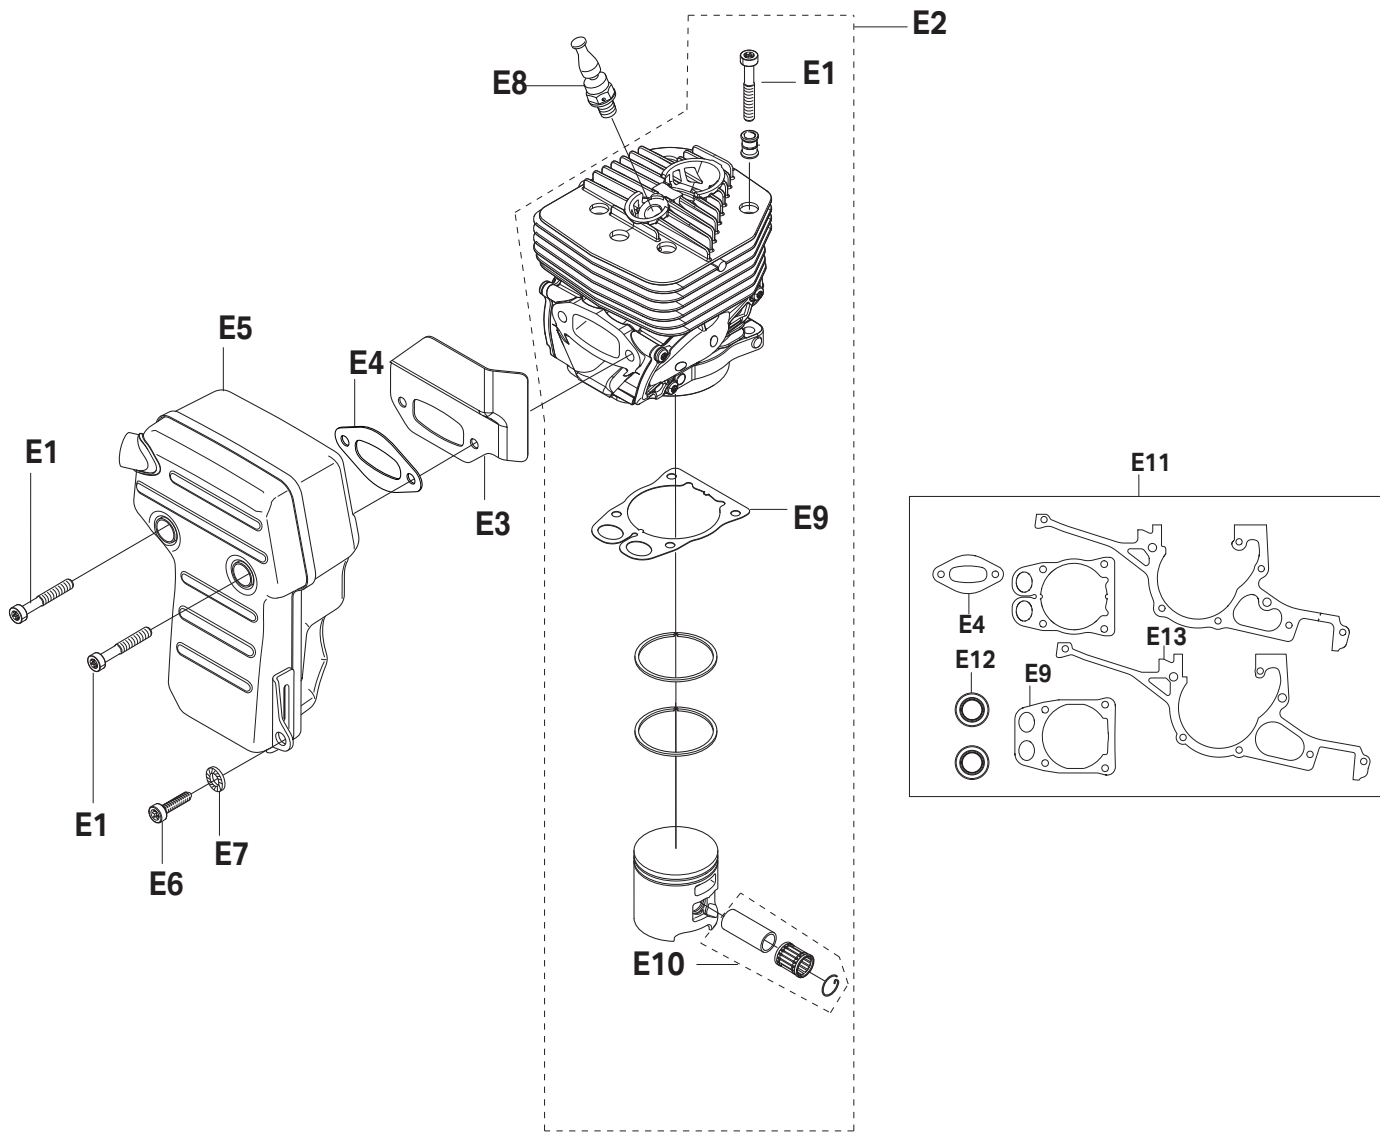

SERVICE ITEMS

695XL Gas Concrete Saw

Key #	Part No.	Description
1	71541	Pressure Gauge Bulb
2	71543	Cylinder Assembly Clamps & Piston Stop
3	71565	Electronic Tachometer
4	546191	Workshop Key Torx T27
6	546193	Air Gap Gauge
7	546194	Flywheel Puller
8	547277	Piston Stop
9	546196	Wrist Pin Punch
10	546197	Cylinder Seal, Exhaust
11	546198	Cylinder Seal, Inlet Port
12	546289	Puller, Sealing Ring
13	546292	Universal Puller
14	546293	Grip Plate
16	546295	Bearing Press
17	546307	Screwdriver, Idle
not shown	546659	Clutch Tool
not shown	544120	Flat Blade Srench
not shown	544119	Torque Srench
not shown	70249	14T Bar Nose Sprocket Repair Kit (for 695GC)
not shown	571227	OIL, 2-STROKE 2.6 OZ(6-PACK)

Key #	Part No.	Description
A1	544013	STARTER COVER ASSEMBLY
A2	544127	STARTER PULLEY KIT, 695
A3	544023	STARTER CORD
A4	544024	STARTER HANDLE
A5	544012	SCREW
A6	544026	STARTER COVER SHIELD

Key #	Part No.	Description
B1	544030	STOP SWITCH SCREW
B2	544031	STOP SWITCH
B3	544032	STOP SWITCH CABLE
B4	544033	SPARK PLUG CAP
B5	544034	SPARK PLUG
B6	544035	PROTECTIVE SLEEVE
B7	544036	IGNITION MODULE
B8	544038	IGNITION MODULE SCREW
B9	544053	FLYWHEEL
B10	544125	STARTER PAWL KIT (INCL. TWO OF EACH ITEM)
B11	544058	STARTER WASHER
B12	544059	STARTER NUT

Key #	Part No.	Description
C1	543905	RETAINING RING
C2	551384	SPLIT RETAINER, 695 (PAIR)
C3	543907	SPACER
C4	525496	695F4 FORCE4® SPROCKET
C4	70949	695GC RIM SPROCKET
C5	543909	CLUTCH CUP
C6	543910	NEEDLE BEARING
C7	543911	BAR BRACKET SCREW
C8	543912	CRANK CASE BOLT
C9	544130	WALLWALKER®
C10	543920	WALLWALKER® SCREW
C11	543915	WATER PIPE
C12	546548	WATER PIPE SCREW
C13	543916	BAR BRACKET
C14	547856	CLUTCH KIT
C15	543928	CLUTCH SPRING
C16	544137	SHIELD

Key #	Part No.	Description
D1	543899	SIDE COVER (INCLUDES #D2 & D3)
D2	543900	SIDE COVER NUT
D3	543901	SIDE COVER NUT CIRCLIP
D4	543902	TENSIONER COVER PLATE
D5	543903	SCREW, SIDE COVER CAP
D6	543904	TENSIONER