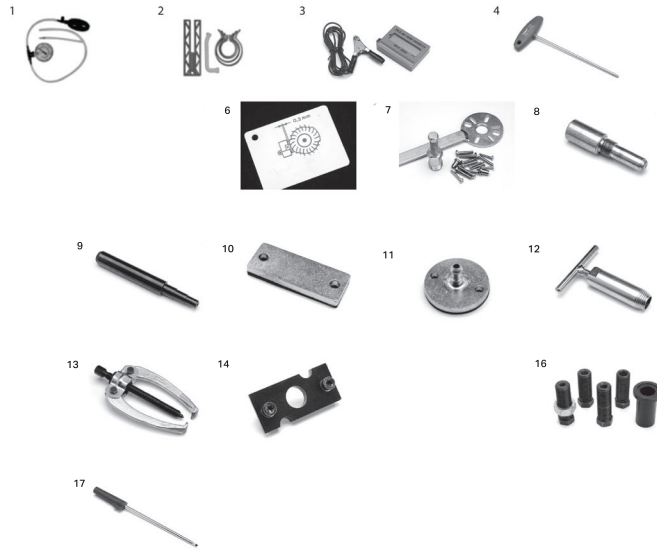

SERVICE ITEMS

695XL Gas Concrete Saw

Key #	Part No.	Description
1	71541	Pressure Gauge Bulb
2	71543	Cylinder Assembly Clamps & Piston Stop
3	71565	Electronic Tachometer
4	546191	Workshop Key Torx T27
6	546193	Air Gap Gauge
7	546194	Flywheel Puller
8	547277	Piston Stop
9	546196	Wrist Pin Punch
10	546197	Cylinder Seal, Exhaust
11	546198	Cylinder Seal, Inlet Port
12	546289	Puller, Sealing Ring
13	546292	Universal Puller
14	546293	Grip Plate
16	546295	Bearing Press
17	546307	Screwdriver, Idle
not shown	546659	Clutch Tool
not shown	544120	Flat Blade Srench
not shown	544119	Torque Srench
not shown	70249	14T Bar Nose Sprocket Repair Kit (for 695GC)
not shown	571227	OIL, 2-STROKE 2.6 OZ(6-PACK)

Key #	Part No.	Description
A1	544013	STARTER COVER ASSEMBLY
A2	544127	STARTER PULLEY KIT, 695
A3	544023	STARTER CORD
A4	544024	STARTER HANDLE
A5	544012	SCREW
A6	544026	STARTER COVER SHIELD

Key #	Part No.	Description
B1	544030	STOP SWITCH SCREW
B2	544031	STOP SWITCH
B3	544032	STOP SWITCH CABLE
B4	544033	SPARK PLUG CAP
B5	544034	SPARK PLUG
B6	544035	PROTECTIVE SLEEVE
B7	544036	IGNITION MODULE
B8	544038	IGNITION MODULE SCREW
B9	544053	FLYWHEEL
B10	544125	STARTER PAWL KIT (INCL. TWO OF EACH ITEM)
B11	544058	STARTER WASHER
B12	544059	STARTER NUT

Key #	Part No.	Description
C1	543905	RETAINING RING
C2	551384	SPLIT RETAINER, 695 (PAIR)
C3	543907	SPACER
C4	525496	695F4 FORCE4® SPROCKET
C4	70949	695GC RIM SPROCKET
C5	543909	CLUTCH CUP
C6	543910	NEEDLE BEARING
C7	543911	BAR BRACKET SCREW
C8	543912	CRANK CASE BOLT
C9	544130	WALLWALKER®
C10	543920	WALLWALKER® SCREW
C11	543915	WATER PIPE
C12	546548	WATER PIPE SCREW
C13	543916	BAR BRACKET
C14	547856	CLUTCH KIT
C15	543928	CLUTCH SPRING
C16	544137	SHIELD

Key #	Part No.	Description
D1	543899	SIDE COVER (INCLUDES #D2 & D3)
D2	543900	SIDE COVER NUT
D3	543901	SIDE COVER NUT CIRCLIP
D4	543902	TENSIONER COVER PLATE
D5	543903	SCREW, SIDE COVER CAP
D6	543904	TENSIONER