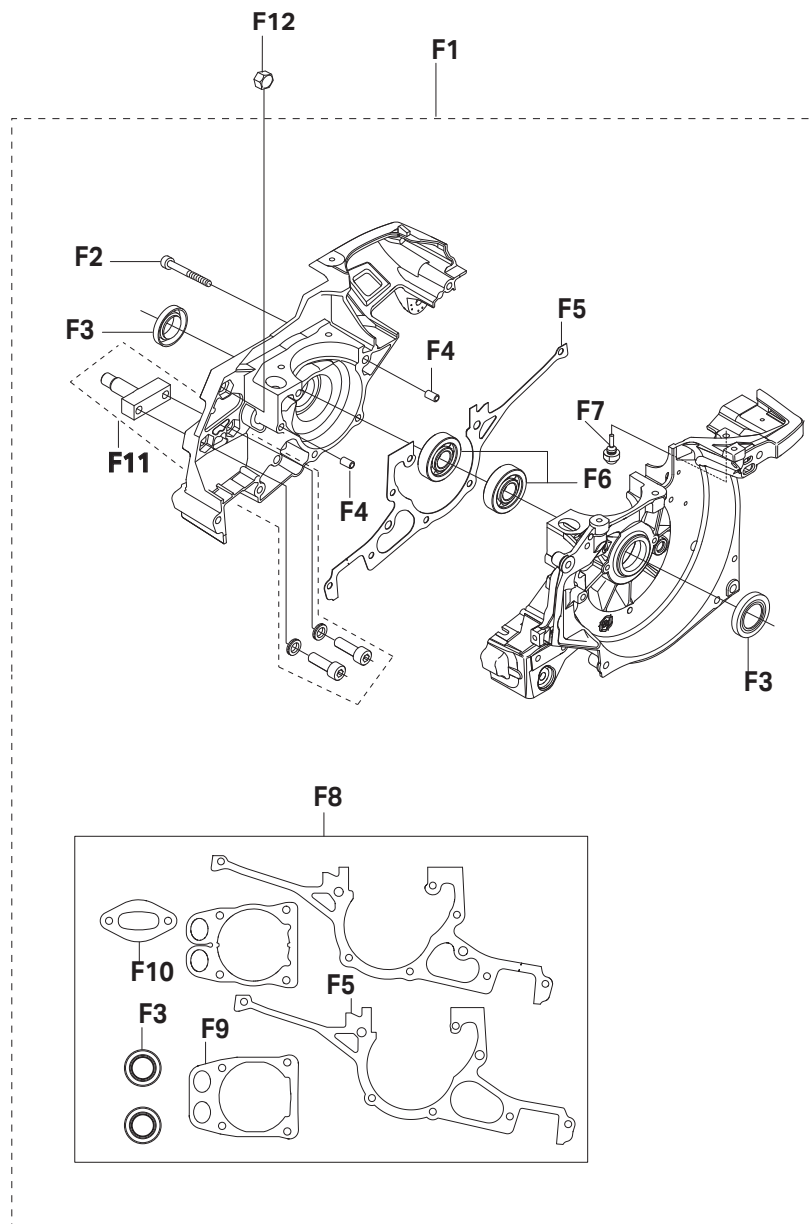

Key #	Part No.	Description
F1	576170	CRANKCASE ASSEMBLY
F2	543930	CRANKCASE SCREW
F3	543931	SEALING RING
F4	543932	GUIDE BUSHING
F5	543933	CRANKCASE GASKET
F6	543934	MAIN BEARING
F7	543935	RUBBER BUSHING
F8	543936	GASKET KIT
F9	543937	CYLINDER BASE GASKET
F10	543938	MUFFLER GASKET
F11	544129	BAR STUD KIT
F12	543941	BAR BRACKET FASTENER