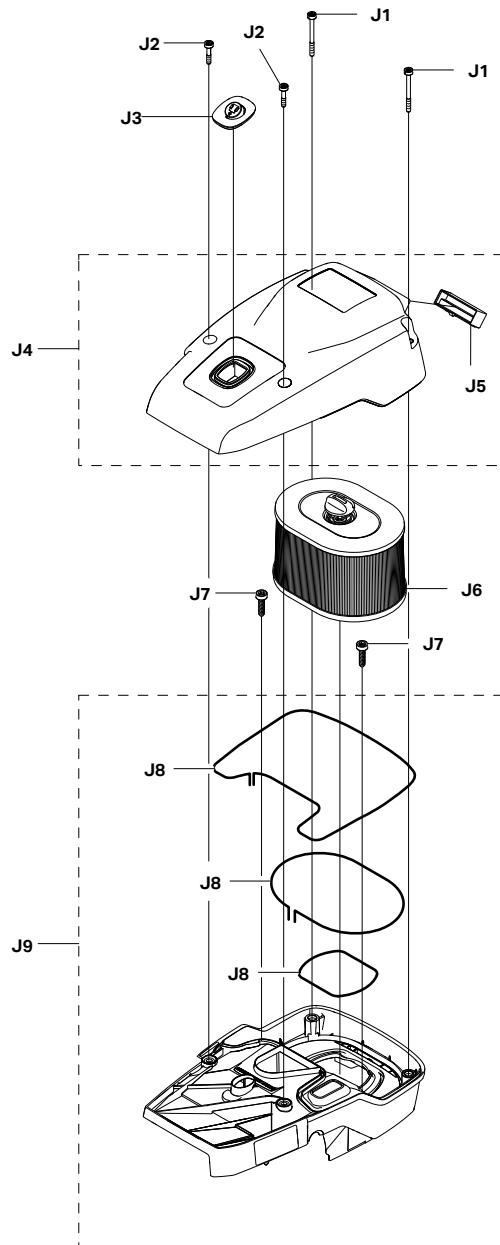

Key #	Part No.	Description
A1	544013	STARTER COVER ASSEMBLY
A2	544127	STARTER PULLEY KIT, 695
A3	544023	STARTER CORD
A4	544024	STARTER HANDLE
A5	544012	SCREW
A6	544026	STARTER COVER SHIELD

Key #	Part No.	Description
B1	544030	STOP SWITCH SCREW
B2	544031	STOP SWITCH
B3	544032	STOP SWITCH CABLE
B4	544033	SPARK PLUG CAP
B5	544034	SPARK PLUG
B6	544035	PROTECTIVE SLEEVE
B7	544036	IGNITION MODULE
B8	544038	IGNITION MODULE SCREW
B9	544053	FLYWHEEL
B10	544125	STARTER PAWL KIT (INCL. TWO OF EACH ITEM)
B11	544058	STARTER WASHER
B12	544059	STARTER NUT

Key #	Part No.	Description
D1	543899	SIDE COVER (INCLUDES #D2 & D3)
D2	543900	SIDE COVER NUT
D3	543901	SIDE COVER NUT CIRCLIP
D4	543902	TENSIONER COVER PLATE
D5	543903	SCREW, SIDE COVER CAP
D6	543904	TENSIONER

Key #	Part No.	Description
F1	576170	CRANKCASE ASSEMBLY
F2	543930	CRANKCASE SCREW
F3	543931	SEALING RING
F4	543932	GUIDE BUSHING
F5	543933	CRANKCASE GASKET
F6	543934	MAIN BEARING
F7	543935	RUBBER BUSHING
F8	543936	GASKET KIT
F9	543937	CYLINDER BASE GASKET
F10	543938	MUFFLER GASKET
F11	544129	BAR STUD KIT
F12	543941	BAR BRACKET FASTENER

Key #	Part No.	Description
G1	543952	CRANKSHAFT ASSEMBLY
G2	543934	MAIN BEARING
G3	543953	CRANKSHAFT SHIELD
G4	543949	NEEDLE BEARING

THIS PAGE INTENTIONALLY LEFT BLANK

Key #	Part No.	Description
I1	544069	INLET BOOT CLAMP
I2	544070	INLET BOOT
I3	544071	FLANGE
I4	544072	FLANGE CLUTCH SIDE SCREW
I5	544073	FLANGE BRACKET
I6	544065	SCREW
I7	544074	SEPARATOR PLATE
I8	544075	CARBURETOR (WALBRO RWJ-7)
I9	544111	THROTTLE CABLE LEVER
I10	576168	ADJUSTMENT GUIDE
I11	544112	MANIFOLD BRACKET
I12	544113	AIR INTAKE MANIFOLD
I13	544114	AIR FILTER BRACKET
I14	544115	CARBURETOR MOUNTING SCREW
I15	543975	THROTTLE CABLE ASSEMBLY
I16	544117	CHOKE LEVER
I17	576161	CARBURETOR REPAIR KIT (Only for 695XL, will not fit 695GC/F4/PG)