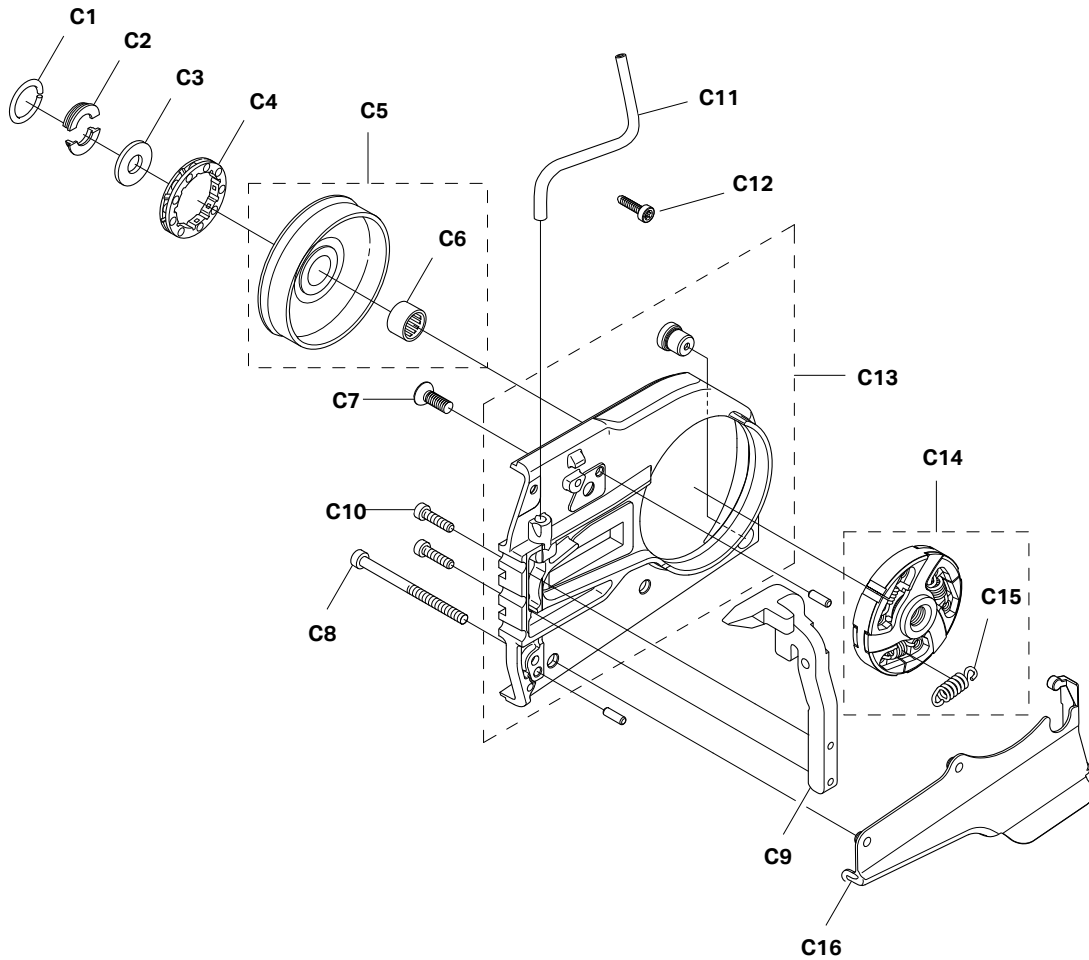

SERVICE ITEMS

695XL Gas Concrete Saw

Key #	Part No.	Description
1	71541	Pressure Gauge Bulb
2	71543	Cylinder Assembly Clamps & Piston Stop
3	71565	Electronic Tachometer
4	546191	Workshop Key Torx T27
6	546193	Air Gap Gauge
7	546194	Flywheel Puller
8	547277	Piston Stop
9	546196	Wrist Pin Punch
10	546197	Cylinder Seal, Exhaust
11	546198	Cylinder Seal, Inlet Port
12	546289	Puller, Sealing Ring
13	546292	Universal Puller
14	546293	Grip Plate
16	546295	Bearing Press
17	546307	Screwdriver, Idle
not shown	546659	Clutch Tool
not shown	544120	Flat Blade Srench
not shown	544119	Torque Srench
not shown	70249	14T Bar Nose Sprocket Repair Kit (for 695GC)
not shown	571227	OIL, 2-STROKE 2.6 OZ(6-PACK)

Key #	Part No.	Description
A1	544013	STARTER COVER ASSEMBLY
A2	544127	STARTER PULLEY KIT, 695
A3	544023	STARTER CORD
A4	544024	STARTER HANDLE
A5	544012	SCREW
A6	544026	STARTER COVER SHIELD

Key #	Part No.	Description
B1	544030	STOP SWITCH SCREW
B2	544031	STOP SWITCH
B3	544032	STOP SWITCH CABLE
B4	544033	SPARK PLUG CAP
B5	544034	SPARK PLUG
B6	544035	PROTECTIVE SLEEVE
B7	544036	IGNITION MODULE
B8	544038	IGNITION MODULE SCREW
B9	544053	FLYWHEEL
B10	544125	STARTER PAWL KIT (INCL. TWO OF EACH ITEM)
B11	544058	STARTER WASHER
B12	544059	STARTER NUT

Key #	Part No.	Description
C1	543905	RETAINING RING
C2	551384	SPLIT RETAINER, 695 (PAIR)
C3	543907	SPACER
C4	525496	695F4 FORCE4® SPROCKET
C4	70949	695GC RIM SPROCKET
C5	543909	CLUTCH CUP
C6	543910	NEEDLE BEARING
C7	543911	BAR BRACKET SCREW
C8	543912	CRANK CASE BOLT
C9	544130	WALLWALKER®
C10	543920	WALLWALKER® SCREW
C11	543915	WATER PIPE
C12	546548	WATER PIPE SCREW
C13	543916	BAR BRACKET
C14	547856	CLUTCH KIT
C15	543928	CLUTCH SPRING
C16	544137	SHIELD

Key #	Part No.	Description
D1	543899	SIDE COVER (INCLUDES #D2 & D3)
D2	543900	SIDE COVER NUT
D3	543901	SIDE COVER NUT CIRCLIP
D4	543902	TENSIONER COVER PLATE
D5	543903	SCREW, SIDE COVER CAP
D6	543904	TENSIONER