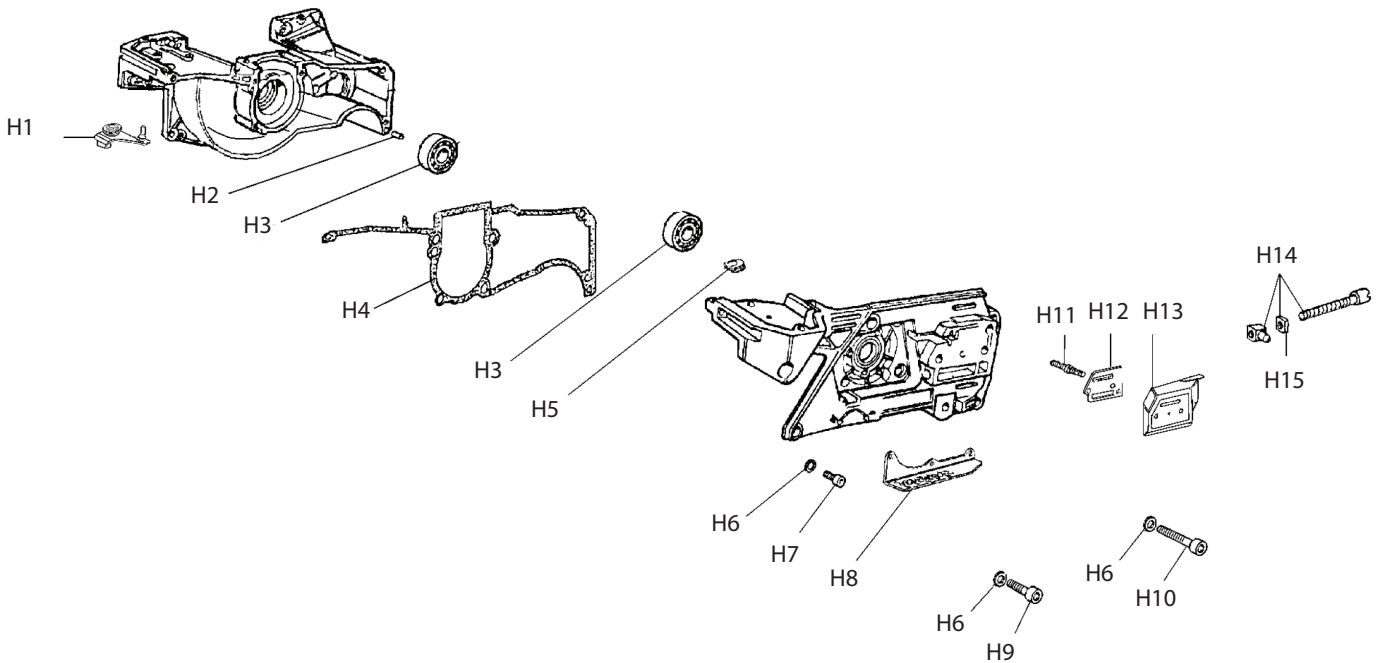

Key #	Part No.	Description
C20	576463	Ground Cable, 680ES
C21	73914	Screw m4x20
C22	73285	Wave Washer, 4.5mm
C23	73890	Washer
C24	73241	Spark Plug cap and spring kit
C25	73917	Spark Plug Spring
C26	576437	Ignition Coil 680ES

Key #	Part No.	Description
D1	505469	Wallwalker® Sidearm Screw
D2	73897	Washer
D3	71735	Intake Manifold
D4	73901	Intake Manifold Flange Screw
D5	73947	Intake Manifold Flange
D6	73888	Carburetor Spring
D7	545877	Carburetor Pulse Tube
D8	577754	Carburetor, Walbro WJ-136 680ES
D9	517547	Screw Guide
D10	576462	Multifunction Actuator for 680ES
D11	73866	Screw
D12	576435	Carburetor Support Bracket for 680ES
D13	73868	Intake Manifold
D14	545870	Intake Manifold Clamp
D15	514770	Spark Plug
D16	73874	Cylinder Bolt & washer
D17	545874	Gasket, Base
D18	548084	Complete Piston/Cylinder Assembly
D19	73869	Wrist Pin Needle Bearing
D20	577630	Screw, 680ES Motor
D21	577629	Washer, 680ES Motor
D22	577631	Detent Spring, 680ES Motor

Key #	Part No.	Description
E1	545875	Cylinder to Muffer Gasket
E2	545872	Muffer Assembly
E3	73327	Washer, serrated
E4	73883	Muffer Mounting Screw
E5	73866	Screw, starter cover, lower muffer

Key #	Part No.	Description
F1	73877	Crankshaft Seal Flywheel Side
F2	73878	Crankshaft Flywheel Woodruff Key
F3	545871	Crankshaft Assembly
F4	73289	Crankshaft Seal Clutch Side
F5	71452	Crankshaft Bushing

Key #	Part No.	Description
G1	73931	Sprocket Sealing Ring
G2	73949	Outer Crankcase Seal Body
G3	73940	Pump Body Bolt
G4	73285	Wave Washer, 4.5 mm
G5	73945	Clutch Spacer Washer
G6	70949	680/695 Drive Sprocket
G6	525496	680PG Drive Sprocket
G7	73939	Clutch Needle Bearing
G8	71520	Clutch Cup (includes p/n 73939)
G9	73941	Clutch Spacer Washer, Inside
G10	71419	Clutch Assembly
G11	73943	Clutch Spring