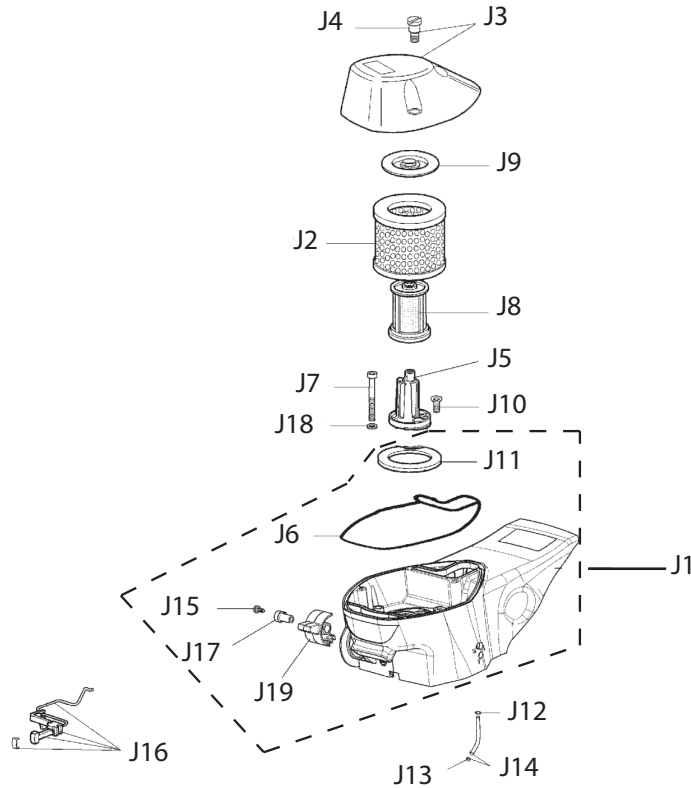

Key #	Part No.	Description
J1	576438	Cylinder Cover for 680ES (incl J6, J11, J15, J17, J19)
J2	71752	Air Filter Canister, Polyester
J3	530473	Air Filter Cover
J4	73992	Filter Cover Screw
J5	73338	Air Filter Mount
J6	71756	Filter Cover Gasket
J7	71771	Screw, Cylinder Cover, Long, Socket Head
J8	73336	Internal Screen
J9	71758	Air Filter Mount Screw
J10	73337	Filter Support Screw
J11	73335	Filter Canister Gasket
J12	71472	O-Ring
J13	71760	Tube Clamp
J14	505382	Compensator Tube
J15	576459	Screw, Torx T27
J16	577628	Throttle rod assembly for 680ES
J17	576461	Support Bushing, Multifunction lever
J18	73897	Washer
J19	576460	Multifunction lever, 680ES