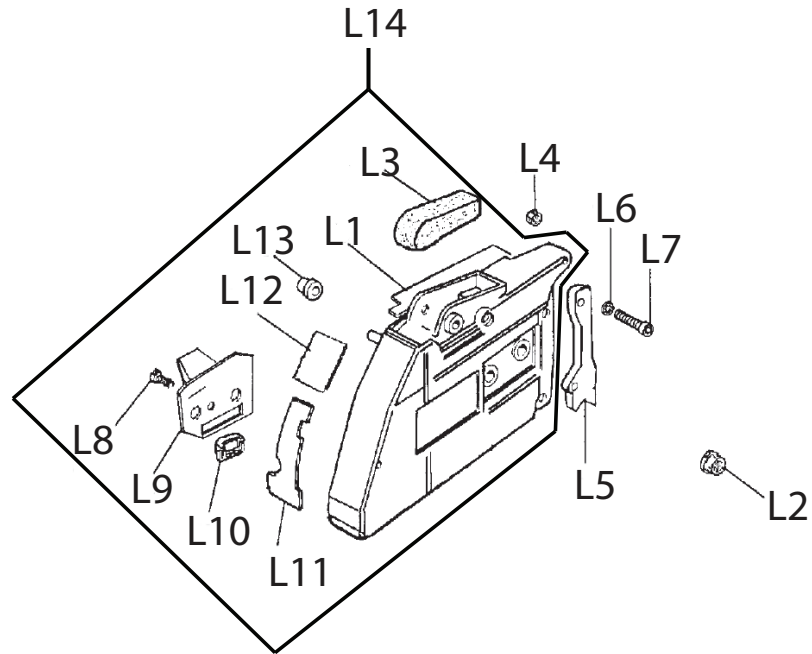

Key #	Part No.	Description
L1	71743	Side Cover Insert, Top
L2	73958	Side Cover Nut
L3	71462	Chain Cover Cap
L4	73367	Nut
L5	71533	WallWalker Side Arm
L6	73951	Lock Washer
L7	507355	WallWalker Side Arm Screw
L8	71487	Screw
L9	71447	Side Cover Plate
L10	73957	Lower Guard
L11	73972	Deflector, Lower
L12	73948	Deflector, Upper
L13	73310	Rubber Bumper Cover
L14	528659	Side Cover Assembly, Complete