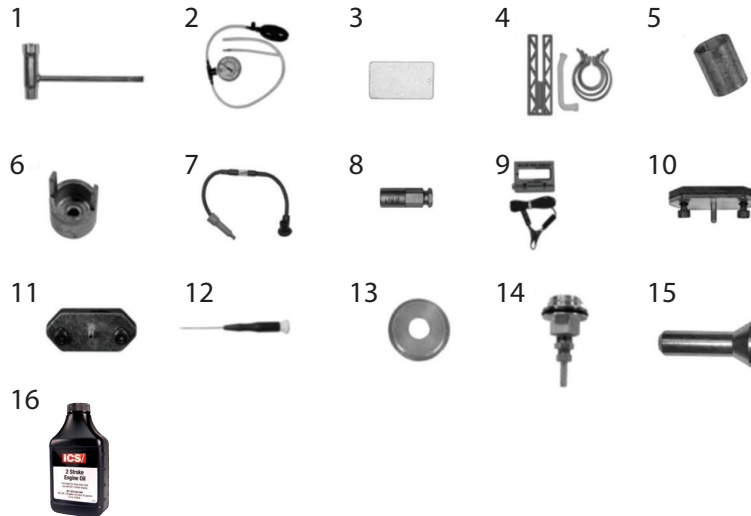

Replacement Parts & Accessories

680ES Gas Concrete Saw

TABLE OF CONTENTS

680ES Gas Concrete Saw

ITEM DESCRIPTION	KEY	PAGE
680GC Gas Saw Service Items	n/a	1
Starter Assembly	A	2
Flywheel & Starter Pawl Assembly	B	3
Ignition Assembly	C	4
Cylinder & Intake Assembly	D	5
Muffler Assembly	E	6
Crankshaft Assembly	F	7
Clutch Assembly	G	8
Crankcase Assembly	H	9
Fuel Tank & Handle Assembly	I	10
Air Intake Assembly	J	11
WallWalker® & Water Delivery System	K	12
Side Cover Assembly	L	13
Carburetor Repair Kit	M	14

SERVICE ITEMS

680ES Gas Concrete Saw

Key #	Part No.	Description
1	71521	Scrench 13-19 mm
2	71541	Pressure Gauge Bulb
3	71542	Coil/Flywheel Timing Shim
4	71543	Cylinder Assembly Clamps & Piston Stop
5	71544	Manifold Assembly Tool
6	71546	Shock Absorber Tool
7	71547	Spark Tester
8	71548	Flywheel Disassembly Tool
9	71565	Electronic Tachometer
10	71569	Induction Seal Flange with Screws
11	71570	Exhaust Seal Flange with Screws
12	71573	Tuning Screwdriver
13	73461	Flywheel Puller
14	73462	Main Bearing Driver Tool
15	571227	2-Stroke Oil, 50:1 Mix, 2.6 oz (77 ml) (6-Pack)
Not Shown	71734	Gasket Set
Not Shown	70249	14T Bar Nose Sprocket Repair Kit

Key #	Part No.	Description
A1	73230	Bolt
A2	530208	Starter Rope Handle
A3	73904	Starter Rope
A4	531103	Starter Coil Spring & Housing
A5	71451	Starter Case Plate
A6	505380	Recoil Housing Screw
A7	528661	Starter Rope Pulley
A8	73905	Starter Pulley Washer
A9	73907	Starter Pulley Screw
A10	528637	Starter Cover Assembly
A11	530367	Starter Assembly Washer
A12	532026	Spring Housing Washer
A13	508853	Starter Assembly Cap

Key #	Part No.	Description
L1	71743	Side Cover Insert, Top
L2	73958	Side Cover Nut
L3	71462	Chain Cover Cap
L4	73367	Nut
L5	71533	WallWalker Side Arm
L6	73951	Lock Washer
L7	507355	WallWalker Side Arm Screw
L8	71487	Screw
L9	71447	Side Cover Plate
L10	73957	Lower Guard
L11	73972	Deflector, Lower
L12	73948	Deflector, Upper
L13	73310	Rubber Bumper Cover
L14	528659	Side Cover Assembly, Complete