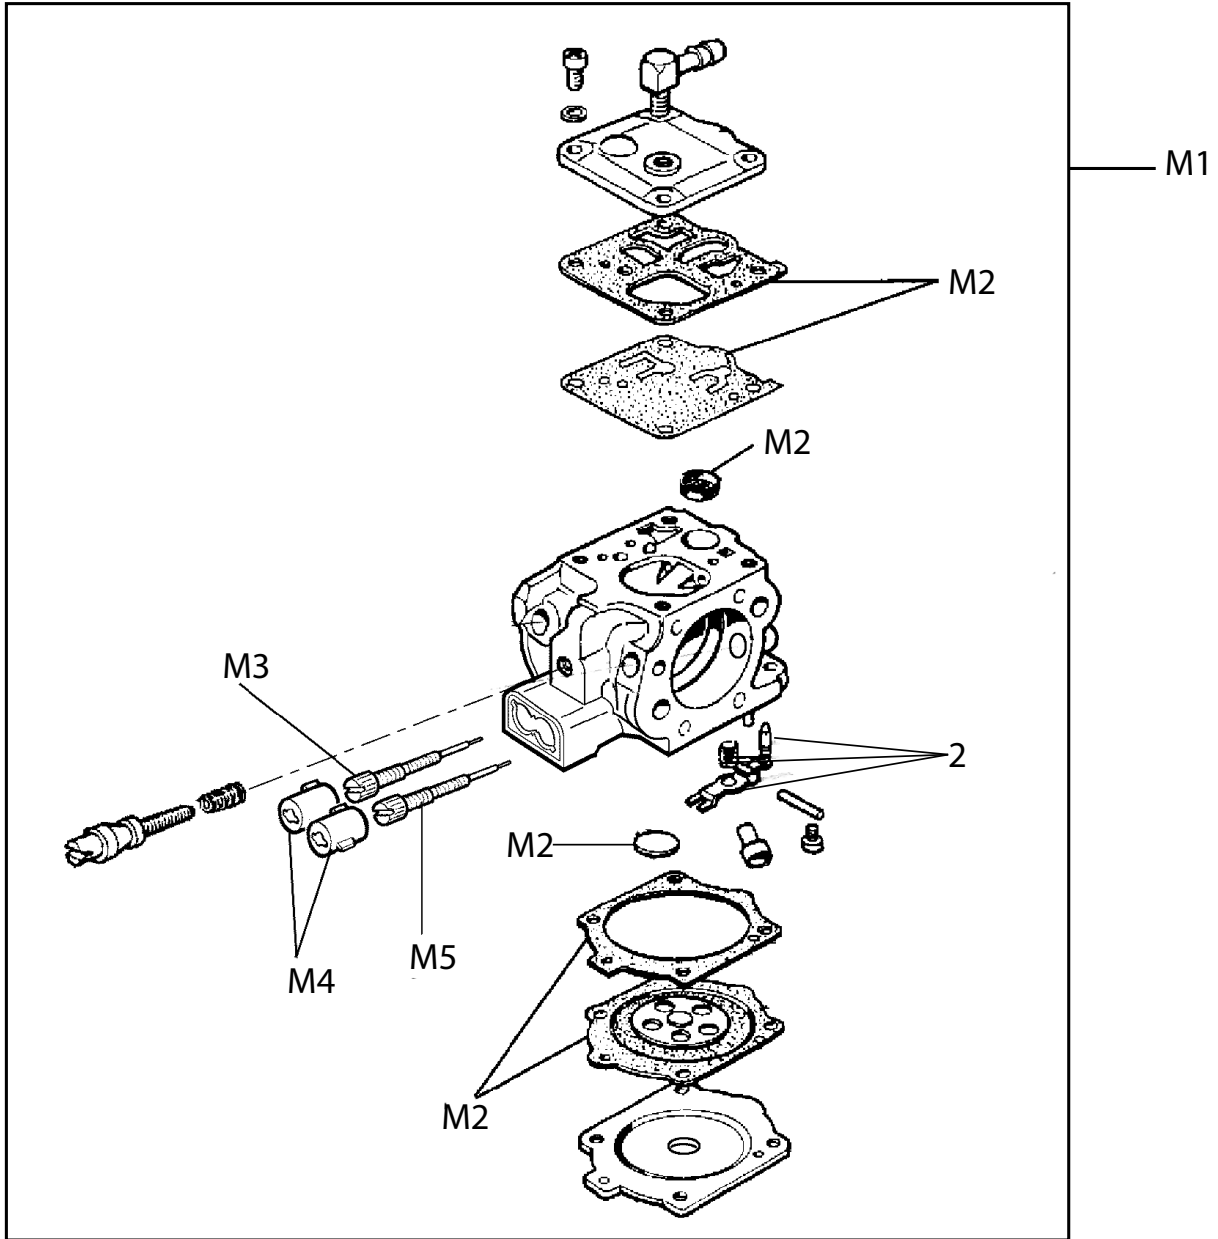

Key #	Part No.	Description
M1	577754	Carburetor, Walbro WJ-136
M2	73996	Carburetor Repair Kit
M3	577633	Needle Screw High, 680ES Carburetor
M4	577635	Limiter Cap
M5	577634	Needle Screw Low, 680ES Carburetor