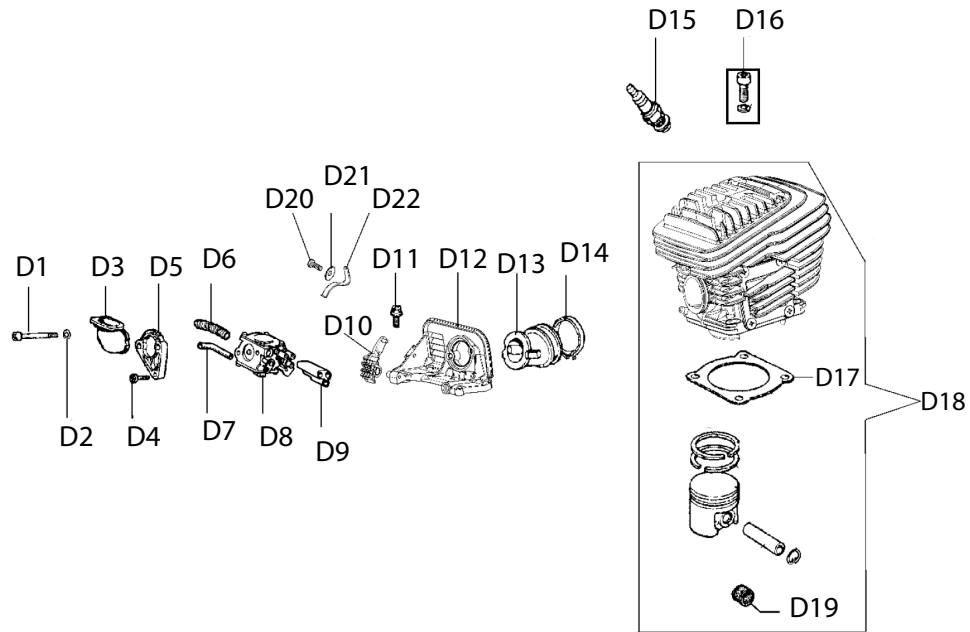

Key #	Part No.	Description
A1	73230	Bolt
A2	530208	Starter Rope Handle
A3	73904	Starter Rope
A4	531103	Starter Coil Spring & Housing
A5	71451	Starter Case Plate
A6	505380	Recoil Housing Screw
A7	528661	Starter Rope Pulley
A8	73905	Starter Pulley Washer
A9	73907	Starter Pulley Screw
A10	528637	Starter Cover Assembly
A11	530367	Starter Assembly Washer
A12	532026	Spring Housing Washer
A13	508853	Starter Assembly Cap

B48 B51 B57

B31

45

Key #	Part No.	Description
B31	531109	Flange, starter pulley 680
B45	528651	Flywheel 680
B48	73891	Nut, M8x1
B51	73911	Washer
B57	73912	Washer
B71	509163	Starter Pawl Assembly
Not Shown	71734	Gasket Set

Key #	Part No.	Description
C20	576463	Ground Cable, 680ES
C21	73914	Screw m4x20
C22	73285	Wave Washer, 4.5mm
C23	73890	Washer
C24	73241	Spark Plug cap and spring kit
C25	73917	Spark Plug Spring
C26	576437	Ignition Coil 680ES

Key #	Part No.	Description
G1	73931	Sprocket Sealing Ring
G2	73949	Outer Crankcase Seal Body
G3	73940	Pump Body Bolt
G4	73285	Wave Washer, 4.5 mm
G5	73945	Clutch Spacer Washer
G6	70949	680/695 Drive Sprocket
G6	525496	680PG Drive Sprocket
G7	73939	Clutch Needle Bearing
G8	71520	Clutch Cup (includes p/n 73939)
G9	73941	Clutch Spacer Washer, Inside
G10	71419	Clutch Assembly
G11	73943	Clutch Spring