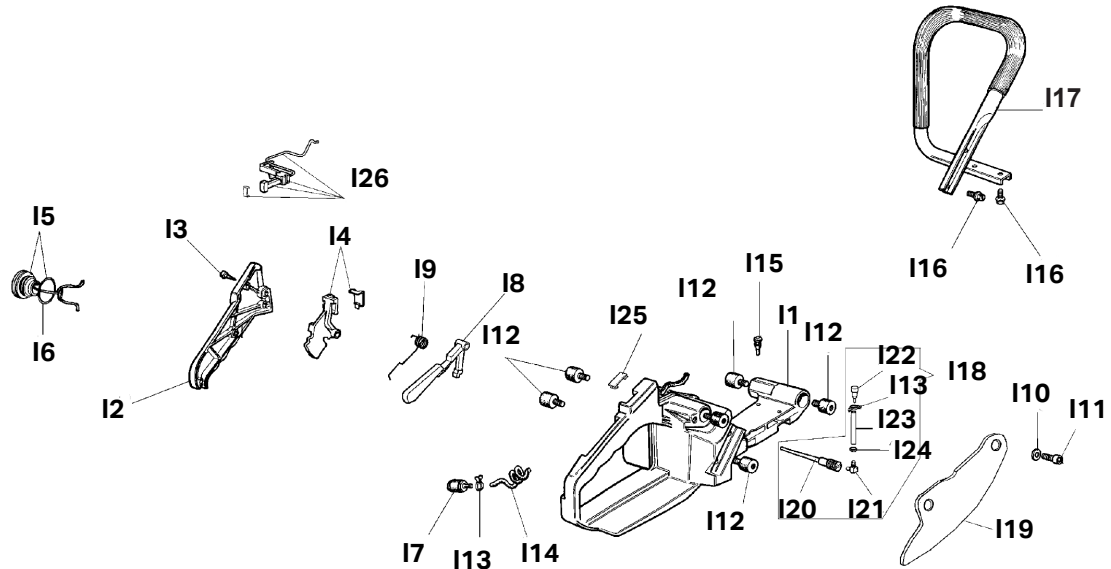

Key #	Part No.	Description
D1	505469	Wallwalker® Sidearm Screw
D2	73897	Washer
D3	71735	Intake Manifold
D4	73901	Intake Manifold Flange Screw
D5	73947	Intake Manifold Flange
D6	73888	Carburetor Spring
D7	545877	Carburetor Pulse Tube
D8	577754	Carburetor, Walbro WJ-136 680ES
D9	517547	Screw Guide
D10	576462	Multifunction Actuator for 680ES
D11	73866	Screw
D12	576435	Carburetor Support Bracket for 680ES
D13	73868	Intake Manifold
D14	545870	Intake Manifold Clamp
D15	514770	Spark Plug
D16	73874	Cylinder Bolt & washer
D17	545874	Gasket, Base
D18	548084	Complete Piston/Cylinder Assembly
D19	73869	Wrist Pin Needle Bearing
D20	577630	Screw, 680ES Motor
D21	577629	Washer, 680ES Motor
D22	577631	Detent Spring, 680ES Motor

Key #	Part No.	Description
E1	545875	Cylinder to Muffer Gasket
E2	545872	Muffer Assembly
E3	73327	Washer, serrated
E4	73883	Muffer Mounting Screw
E5	73866	Screw, starter cover, lower muffer

Key #	Part No.	Description
F1	73877	Crankshaft Seal Flywheel Side
F2	73878	Crankshaft Flywheel Woodruff Key
F3	545871	Crankshaft Assembly
F4	73289	Crankshaft Seal Clutch Side
F5	71452	Crankshaft Bushing

Key #	Part No.	Description
G1	73931	Sprocket Sealing Ring
G2	73949	Outer Crankcase Seal Body
G3	73940	Pump Body Bolt
G4	73285	Wave Washer, 4.5 mm
G5	73945	Clutch Spacer Washer
G6	70949	680/695 Drive Sprocket
G6	525496	680PG Drive Sprocket
G7	73939	Clutch Needle Bearing
G8	71520	Clutch Cup (includes p/n 73939)
G9	73941	Clutch Spacer Washer, Inside
G10	71419	Clutch Assembly
G11	73943	Clutch Spring

Key #	Part No.	Description
H1	73390	Fuel Line Grommet, Crankcase
H2	73281	Crankcase Dowel Pin
H3	545969	Crankshaft Bearing
H4	545968	Crankcase Gasket
H5	531107	Crankcase Grommet, Right Side
H6	73897	Washer
H7	73930	Crankcase Bolt, m5x22
H8	528657	Chain Guard, 680
H9	73397	Cover Guard Mounting Bolt
H10	73379	Screw
H11	73933	Bar Mounting Stud
H12	71740	Bar Mount Pad Spacer
H13	71738	Bar Mount Pad Cover Plate
H14	73935	Premium Tensioner Kit
H15	73936	Tensioner Screw Retainer