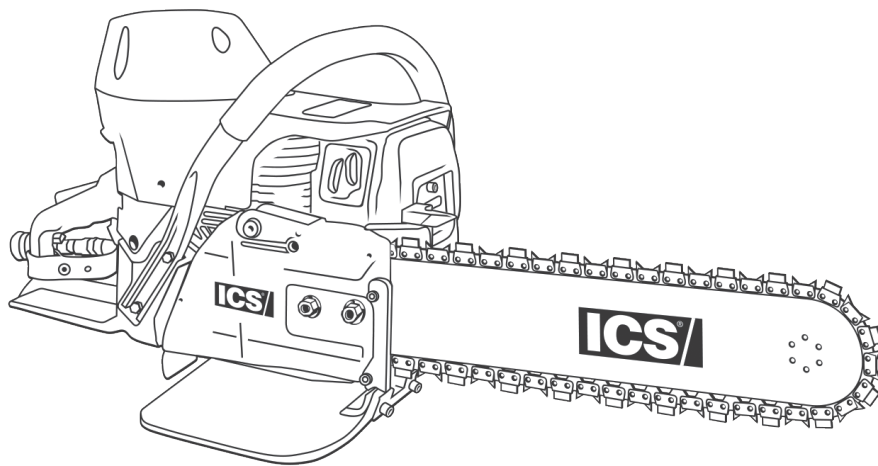

Replacement Parts & Accessories

680ES Gas Concrete Saw

TABLE OF CONTENTS

680ES Gas Concrete Saw

ITEM DESCRIPTION	KEY	PAGE
680GC Gas Saw Service Items	n/a	1
Starter Assembly	A	2
Flywheel & Starter Pawl Assembly	B	3
Ignition Assembly	C	4
Cylinder & Intake Assembly	D	5
Muffler Assembly	E	6
Crankshaft Assembly	F	7
Clutch Assembly	G	8
Crankcase Assembly	H	9
Fuel Tank & Handle Assembly	I	10
Air Intake Assembly	J	11
WallWalker® & Water Delivery System	K	12
Side Cover Assembly	L	13
Carburetor Repair Kit	M	14

SERVICE ITEMS

680ES Gas Concrete Saw

Key #	Part No.	Description
1	71521	Scrench 13-19 mm
2	71541	Pressure Gauge Bulb
3	71542	Coil/Flywheel Timing Shim
4	71543	Cylinder Assembly Clamps & Piston Stop
5	71544	Manifold Assembly Tool
6	71546	Shock Absorber Tool
7	71547	Spark Tester
8	71548	Flywheel Disassembly Tool
9	71565	Electronic Tachometer
10	71569	Induction Seal Flange with Screws
11	71570	Exhaust Seal Flange with Screws
12	71573	Tuning Screwdriver
13	73461	Flywheel Puller
14	73462	Main Bearing Driver Tool
15	571227	2-Stroke Oil, 50:1 Mix, 2.6 oz (77 ml) (6-Pack)
Not Shown	71734	Gasket Set
Not Shown	70249	14T Bar Nose Sprocket Repair Kit