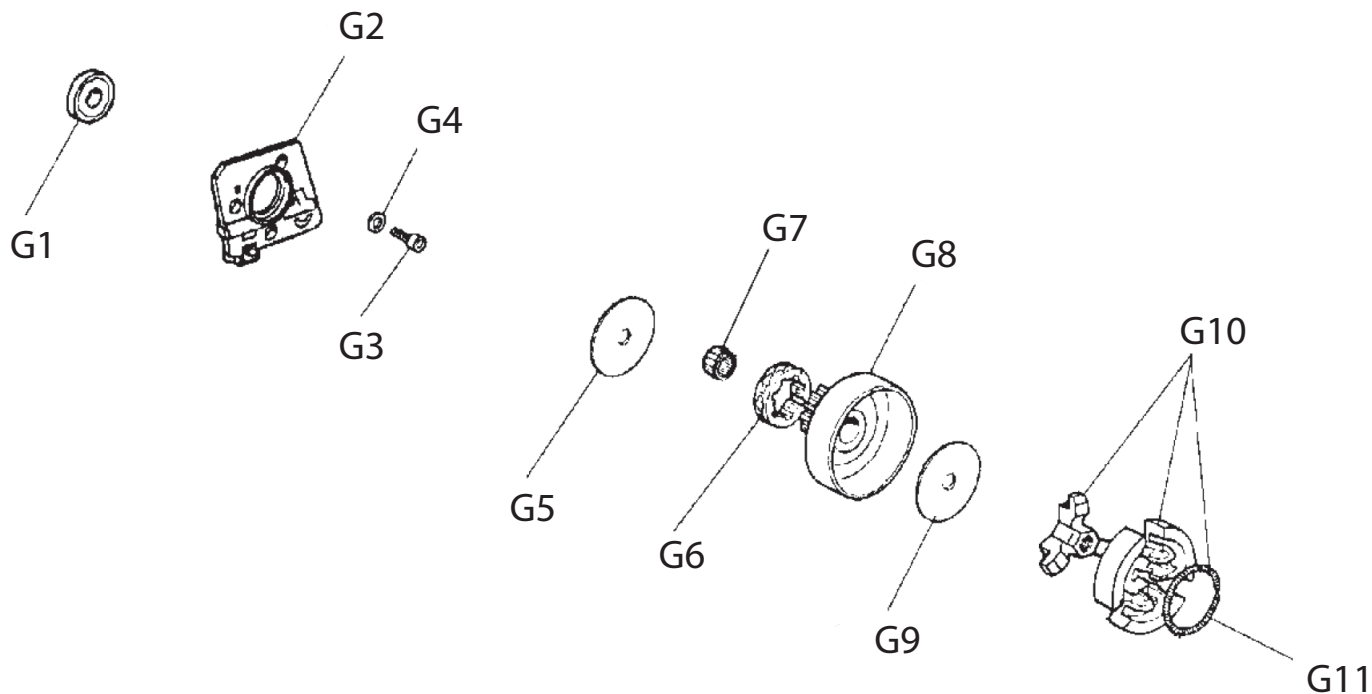

Key #	Part No.	Description
G1	73931	Sprocket Sealing Ring
G2	73949	Outer Crankcase Seal Body
G3	73940	Pump Body Bolt
G4	73285	Wave Washer, 4.5 mm
G5	73945	Clutch Spacer Washer
G6	70949	680/695 Drive Sprocket
G6	525496	680PG Drive Sprocket
G7	73939	Clutch Needle Bearing
G8	71520	Clutch Cup (includes p/n 73939)
G9	73941	Clutch Spacer Washer, Inside
G10	71419	Clutch Assembly
G11	73943	Clutch Spring