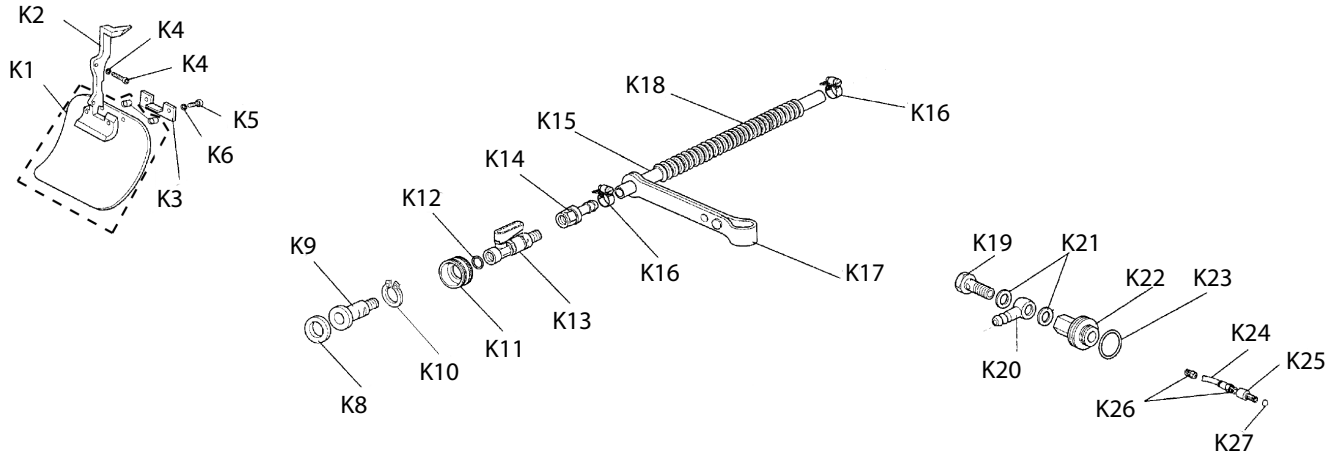

Key #	Part No.	Description
K1	576680	Mud Flap Replacement Kit, 680
K2	71532	WallWalker® Lever Arm
K3	71531	Guard Flap Clamp
K4	505469	Screw & Washer
K5	71479	WallWalker® Flap Screw
K6	73951	Washer
K8	71469	Water Hose Gasket
K9	545975	Fitting
K10	545976	Clip
K11	71457	Ring Nut
K12	71468	Water Hose O-Ring
K13	71458	Water Shut-Off Valve
K14	71454	Barb Fitting, 1/4 male thread
K15	71455	Tube
K16	71465	Hose Clamp
K17	71461	Hose Hanger
K18	71464	Water Hose Cover
K19	71463	Water Hose Screw
K20	71453	Fitting
K21	71456	Copper Washer
K22	73923	Water Tank Cap
K23	73448	Fuel Cap O-Ring
K24	71459	Tube
K25	71470	Fitting
K26	71471	Fitting
K27	71472	O-Ring