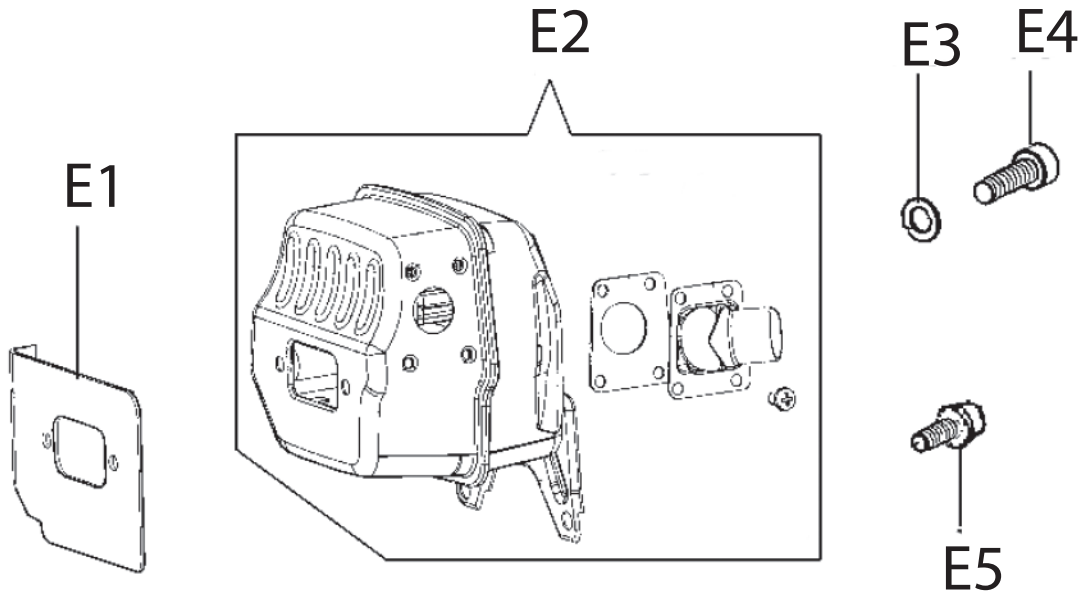

Key #	Part No.	Description
E1	545875	Cylinder to Muffer Gasket
E2	545872	Muffer Assembly
E3	73327	Washer, serrated
E4	73883	Muffer Mounting Screw
E5	73866	Screw, starter cover, lower muffer