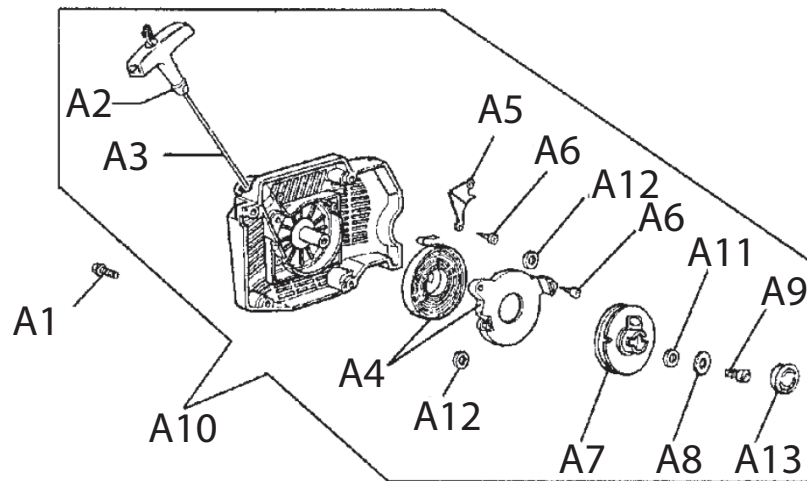

Replacement Parts & Accessories

680ES Gas Concrete Saw

TABLE OF CONTENTS

680ES Gas Concrete Saw

ITEM DESCRIPTION	KEY	PAGE
680GC Gas Saw Service Items	n/a	1
Starter Assembly	A	2
Flywheel & Starter Pawl Assembly	B	3
Ignition Assembly	C	4
Cylinder & Intake Assembly	D	5
Muffler Assembly	E	6
Crankshaft Assembly	F	7
Clutch Assembly	G	8
Crankcase Assembly	H	9
Fuel Tank & Handle Assembly	I	10
Air Intake Assembly	J	11
WallWalker® & Water Delivery System	K	12
Side Cover Assembly	L	13
Carburetor Repair Kit	M	14

SERVICE ITEMS

680ES Gas Concrete Saw

Key #	Part No.	Description
1	71521	Scrench 13-19 mm
2	71541	Pressure Gauge Bulb
3	71542	Coil/Flywheel Timing Shim
4	71543	Cylinder Assembly Clamps & Piston Stop
5	71544	Manifold Assembly Tool
6	71546	Shock Absorber Tool
7	71547	Spark Tester
8	71548	Flywheel Disassembly Tool
9	71565	Electronic Tachometer
10	71569	Induction Seal Flange with Screws
11	71570	Exhaust Seal Flange with Screws
12	71573	Tuning Screwdriver
13	73461	Flywheel Puller
14	73462	Main Bearing Driver Tool
15	571227	2-Stroke Oil, 50:1 Mix, 2.6 oz (77 ml) (6-Pack)
Not Shown	71734	Gasket Set
Not Shown	70249	14T Bar Nose Sprocket Repair Kit

Key #	Part No.	Description
A1	73230	Bolt
A2	530208	Starter Rope Handle
A3	73904	Starter Rope
A4	531103	Starter Coil Spring & Housing
A5	71451	Starter Case Plate
A6	505380	Recoil Housing Screw
A7	528661	Starter Rope Pulley
A8	73905	Starter Pulley Washer
A9	73907	Starter Pulley Screw
A10	528637	Starter Cover Assembly
A11	530367	Starter Assembly Washer
A12	532026	Spring Housing Washer
A13	508853	Starter Assembly Cap

Key #	Part No.	Description
C20	576463	Ground Cable, 680ES
C21	73914	Screw m4x20
C22	73285	Wave Washer, 4.5mm
C23	73890	Washer
C24	73241	Spark Plug cap and spring kit
C25	73917	Spark Plug Spring
C26	576437	Ignition Coil 680ES