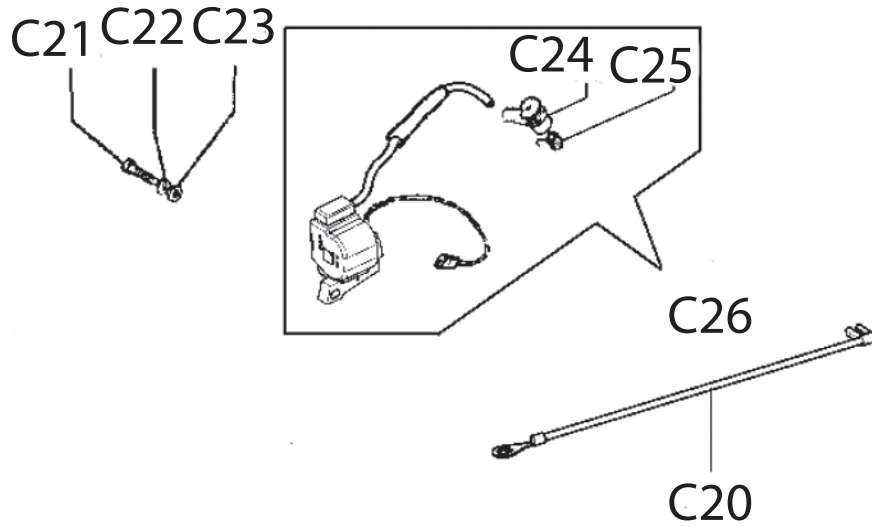

Key #	Part No.	Description
A1	73230	Bolt
A2	530208	Starter Rope Handle
A3	73904	Starter Rope
A4	531103	Starter Coil Spring & Housing
A5	71451	Starter Case Plate
A6	505380	Recoil Housing Screw
A7	528661	Starter Rope Pulley
A8	73905	Starter Pulley Washer
A9	73907	Starter Pulley Screw
A10	528637	Starter Cover Assembly
A11	530367	Starter Assembly Washer
A12	532026	Spring Housing Washer
A13	508853	Starter Assembly Cap

B48 B51 B57

B31

45

Key #	Part No.	Description
B31	531109	Flange, starter pulley 680
B45	528651	Flywheel 680
B48	73891	Nut, M8x1
B51	73911	Washer
B57	73912	Washer
B71	509163	Starter Pawl Assembly
Not Shown	71734	Gasket Set

Key #	Part No.	Description
C20	576463	Ground Cable, 680ES
C21	73914	Screw m4x20
C22	73285	Wave Washer, 4.5mm
C23	73890	Washer
C24	73241	Spark Plug cap and spring kit
C25	73917	Spark Plug Spring
C26	576437	Ignition Coil 680ES