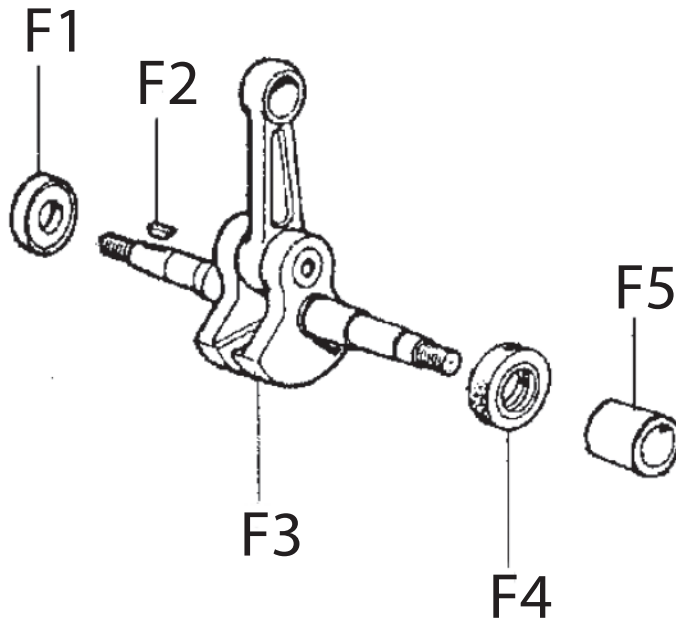

Key #	Part No.	Description
F1	73877	Crankshaft Seal Flywheel Side
F2	73878	Crankshaft Flywheel Woodruff Key
F3	545871	Crankshaft Assembly
F4	73289	Crankshaft Seal Clutch Side
F5	71452	Crankshaft Bushing