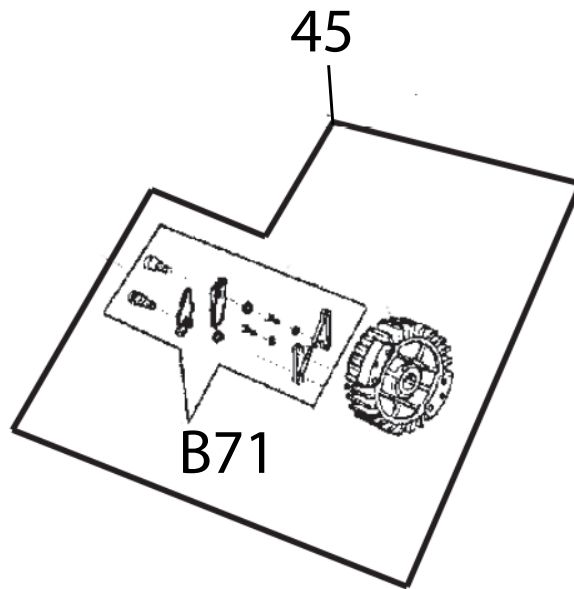

B48 B51 B57

B31

45

Key #	Part No.	Description
B31	531109	Flange, starter pulley 680
B45	528651	Flywheel 680
B48	73891	Nut, M8x1
B51	73911	Washer
B57	73912	Washer
B71	509163	Starter Pawl Assembly
Not Shown	71734	Gasket Set