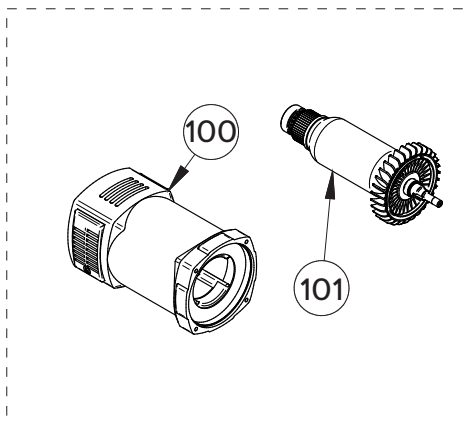

505604CAR

505451CAR

505856CAR
ITEM 1

505447CAR
ITEM 3

505457CAR
ITEM 2

505444CAR
ITEM 100

CD35-230V-NA

Key #	Part No.	Description	Qty Needed
1	505856CAR	ASSEMBLED, CD35 GEARCASE	1
2	505457CAR	S.A., CD35 GEARCASE	1
3	505447CAR	S.A., MOTOR BOX 230V 3420W	1
4	505755CAR	ALLEN SCREW, M5X25	4
5	505451CAR	S.A. GEARCASE COVER	1
6	505438CAR	U HANDLE, FOR CD35 SERIE CHAINSAW	1
7	505432CAR	HAND PROTECTION, FOR SAW	1
8	505433CAR	WATER, PROTECTION	1
9	505452CAR	ELECTRIC BOX, COCCODRILLO35 230V-115V	1
10	505456CAR	ASSEMBLED, SHAFT FOR CD35	1
11	505453CAR	ASSEMBLED, WATER PROTECTION FOR MOTOR	1
12	505431CAR	PLASTIC COVER, FOR ITEM 505425	1
13	506564CAR	CD/AL, HANDLE SUPPORT	1
14	506280CAR	SWITCH 25/20A 125/250V, LOCK	1
15	506283CAR	PLASTIC, HANDLE COVER	1
16	501157CAR	CORD, PROTECTOR	1
17	507116CAR	PRCD, 10MA 240V PLUG NEMA L6-20P CORD	1
18	502052CAR	O RING, 2250	2
19	502514CAR	ALLEN SCREW M8 X 30	2
20	506614CAR	ANTI-LOCK-ON PLASTIC PART	1
21	501213CAR	SCREW, 4.2X38	2
22	502539CAR	CONNECTOR	1
23	503343.60CAR	230V 60HZ ELECTRONIC 20, 5-21 A	1
24	503250CAR	SCREW, 4X20 TC TCR ZNT B	6
25	503348CAR	INSULATOR, FOR ELECTRONIC	1

CD35-230V-NA

Key #	Part No.	Description	Qty Needed
26	501859CAR	GROUND CONNECTOR	1
27	501720CAR	PLATE	1
28	500292CAR	WASHER	5
29	501332CAR	SCREW M 4X8	1
30	501860CAR	SCREW M4 X 16	1
31	502280CAR	SCREW M4 X 8	1
32	501645CAR	ALLEN SCREW, M6 X 20	4
33	502278CAR	SCREW M4 X 10	4
35	502088CAR	WASHER, SCHNORR 5	4
36	503410CAR	SCREW, M 5X55	1
37	500903CAR	ALLEN SCREW, M5 X 30	2
41	505193CAR	SPECIAL SCREW, FOR CHAIN SAW	2
42	505521CAR	SPECIAL SCREW, FOR CHAIN TENSIONING	1
43	505522CAR	SPECIAL NUT, FOR SPECIAL SCREW FOR CHAIN	1
44	505461CAR	GLEASON PINION Z13 M1, 58	1
45	505133CAR	ADAPTOR, SPROCKET-SPINDLE	1
46	505041CAR	O-RING, 2056	1
47	505252CAR	SHAFT / SPROCKET, ADAPTOR	1
48	505305CAR	RING, FOR SPROKET 25,3 X 30 X 4,5	1
49	505398CAR	WASHER, 10,3X26X1,5	1
50	505293CAR	NUT, M10	1