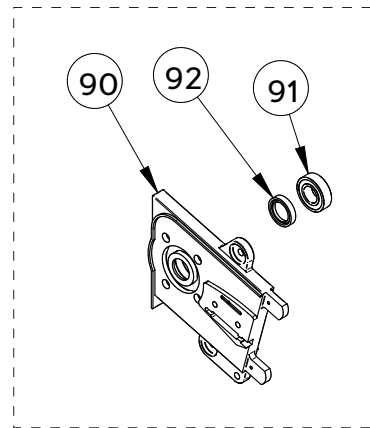

505604CAR

505451CAR

505856CAR
ITEM 1

505447CAR
ITEM 3

505457CAR
ITEM 2

505444CAR
ITEM 100

CD35-230V-NA

Key #	Part No.	Description	Qty Needed
1	505856CAR	ASSEMBLED, CD35 GEARCASE	1
2	505457CAR	S.A., CD35 GEARCASE	1
3	505447CAR	S.A., MOTOR BOX 230V 3420W	1
4	505755CAR	ALLEN SCREW, M5X25	4
5	505451CAR	S.A. GEARCASE COVER	1
6	505438CAR	U HANDLE, FOR CD35 SERIE CHAINSAW	1
7	505432CAR	HAND PROTECTION, FOR SAW	1
8	505433CAR	WATER, PROTECTION	1
9	505452CAR	ELECTRIC BOX, COCCODRILLO35 230V-115V	1
10	505456CAR	ASSEMBLED, SHAFT FOR CD35	1
11	505453CAR	ASSEMBLED, WATER PROTECTION FOR MOTOR	1
12	505431CAR	PLASTIC COVER, FOR ITEM 505425	1
13	506564CAR	CD/AL, HANDLE SUPPORT	1
14	506280CAR	SWITCH 25/20A 125/250V, LOCK	1
15	506283CAR	PLASTIC, HANDLE COVER	1
16	501157CAR	CORD, PROTECTOR	1
17	507116CAR	PRCD, 10MA 240V PLUG NEMA L6-20P CORD	1
18	502052CAR	O RING, 2250	2
19	502514CAR	ALLEN SCREW M8 X 30	2
20	506614CAR	ANTI-LOCK-ON PLASTIC PART	1
21	501213CAR	SCREW, 4.2X38	2
22	502539CAR	CONNECTOR	1
23	503343.60CAR	230V 60HZ ELECTRONIC 20, 5-21 A	1
24	503250CAR	SCREW, 4X20 TC TCR ZNT B	6
25	503348CAR	INSULATOR, FOR ELECTRONIC	1

CD35-230V-NA

Key #	Part No.	Description	Qty Needed
26	501859CAR	GROUND CONNECTOR	1
27	501720CAR	PLATE	1
28	500292CAR	WASHER	5
29	501332CAR	SCREW M 4X8	1
30	501860CAR	SCREW M4 X 16	1
31	502280CAR	SCREW M4 X 8	1
32	501645CAR	ALLEN SCREW, M6 X 20	4
33	502278CAR	SCREW M4 X 10	4
35	502088CAR	WASHER, SCHNORR 5	4
36	503410CAR	SCREW, M 5X55	1
37	500903CAR	ALLEN SCREW, M5 X 30	2
41	505193CAR	SPECIAL SCREW, FOR CHAIN SAW	2
42	505521CAR	SPECIAL SCREW, FOR CHAIN TENSIONING	1
43	505522CAR	SPECIAL NUT, FOR SPECIAL SCREW FOR CHAIN	1
44	505461CAR	GLEASON PINION Z13 M1, 58	1
45	505133CAR	ADAPTOR, SPROCKET-SPINDLE	1
46	505041CAR	O-RING, 2056	1
47	505252CAR	SHAFT / SPROCKET, ADAPTOR	1
48	505305CAR	RING, FOR SPROKET 25,3 X 30 X 4,5	1
49	505398CAR	WASHER, 10,3X26X1,5	1
50	505293CAR	NUT, M10	1