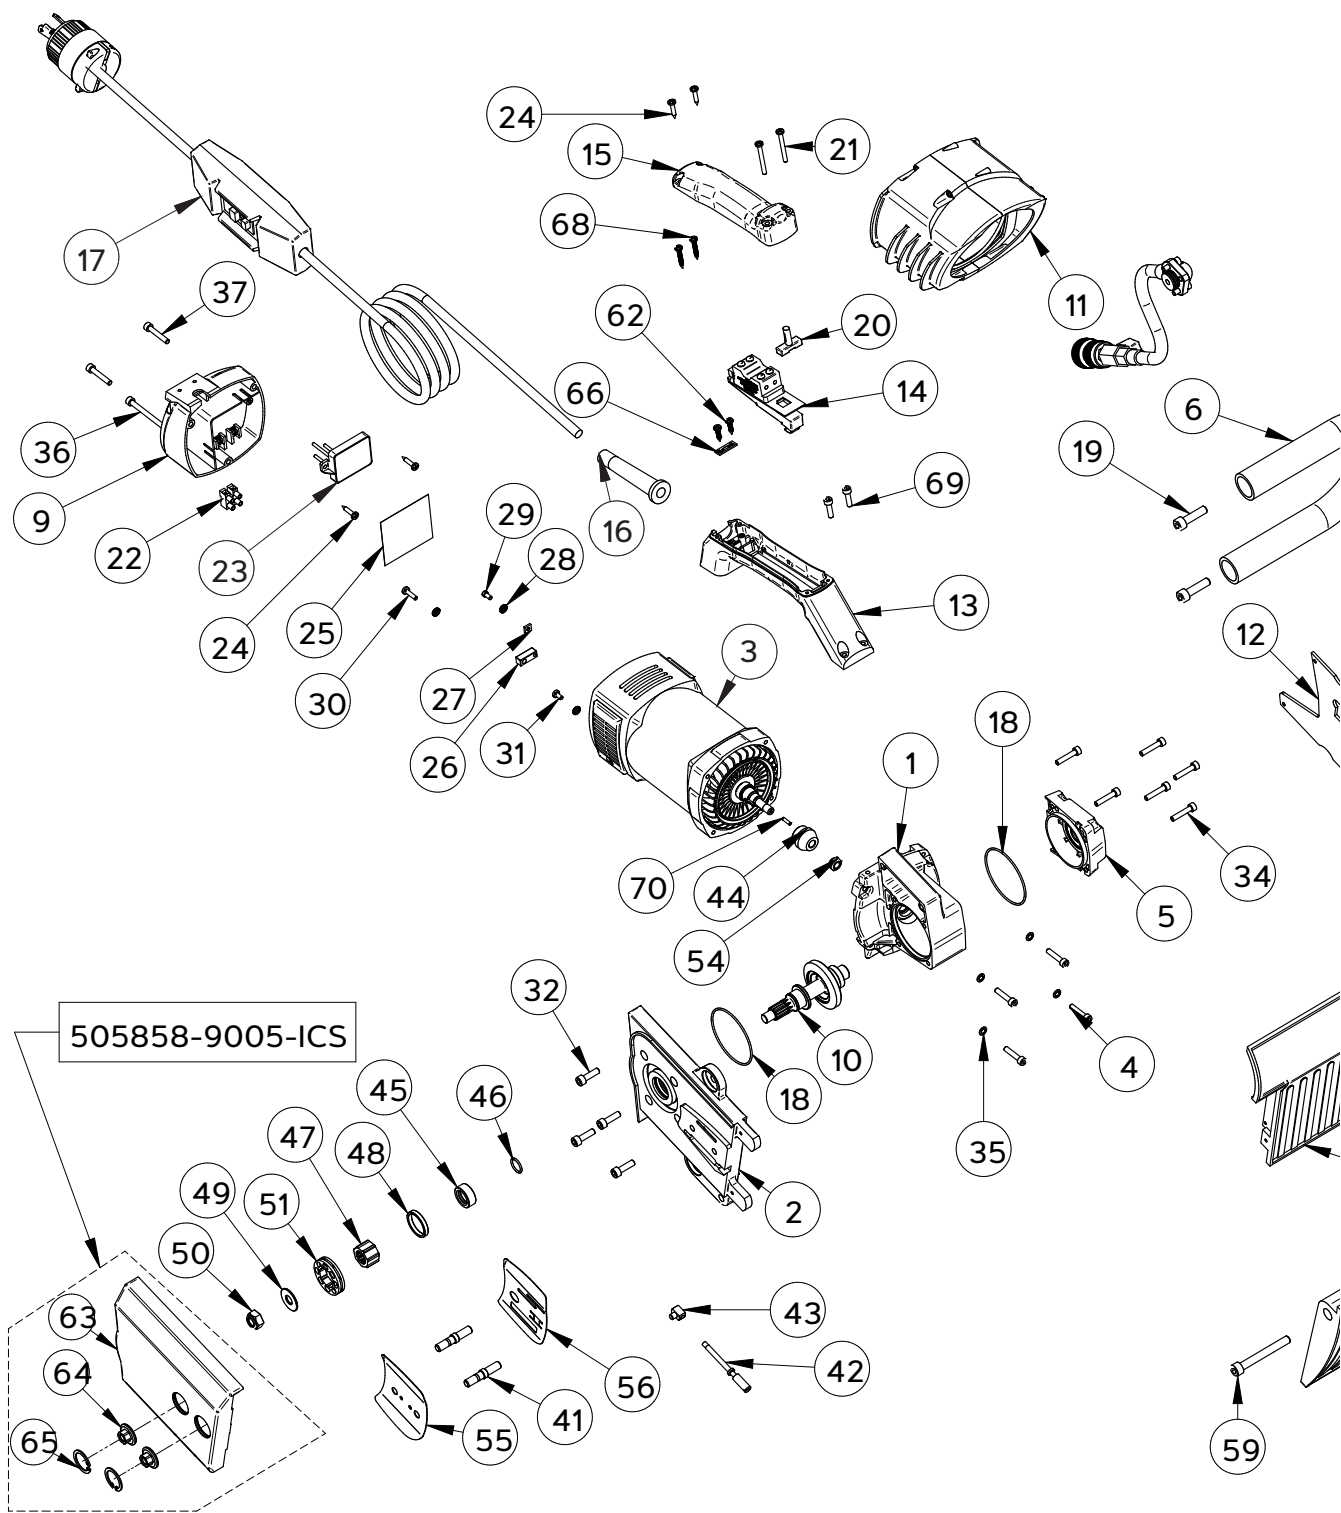

505604CAR

505451CAR

505856CAR
ITEM 1