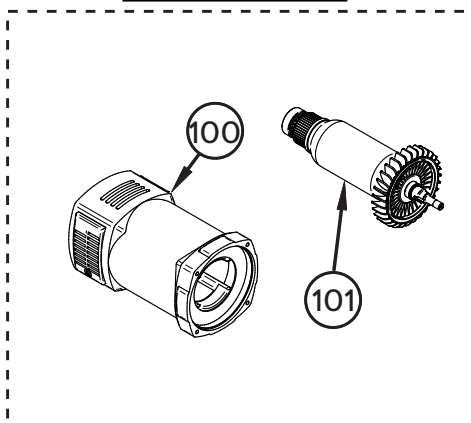

505604CAR

505451CAR

505856CAR
ITEM 1

505447CAR
ITEM 3

505457CAR
ITEM 2

505444CAR
ITEM 100

CD35-230V-NA

Key #	Part No.	Description	Qty Needed
1	505856CAR	ASSEMBLED, CD35 GEARCASE	1
2	505457CAR	S.A., CD35 GEARCASE	1
3	505447CAR	S.A., MOTOR BOX 230V 3420W	1
4	505755CAR	ALLEN SCREW, M5X25	4
5	505451CAR	S.A. GEARCASE COVER	1
6	505438CAR	U HANDLE, FOR CD35 SERIE CHAINSAW	1
7	505432CAR	HAND PROTECTION, FOR SAW	1
8	505433CAR	WATER, PROTECTION	1
9	505452CAR	ELECTRIC BOX, COCCODRILLO35 230V-115V	1
10	505456CAR	ASSEMBLED, SHAFT FOR CD35	1
11	505453CAR	ASSEMBLED, WATER PROTECTION FOR MOTOR	1
12	505431CAR	PLASTIC COVER, FOR ITEM 505425	1
13	506564CAR	CD/AL, HANDLE SUPPORT	1
14	506280CAR	SWITCH 25/20A 125/250V, LOCK	1
15	506283CAR	PLASTIC, HANDLE COVER	1
16	501157CAR	CORD, PROTECTOR	1
17	507116CAR	PRCD, 10MA 240V PLUG NEMA L6-20P CORD	1
18	502052CAR	O RING, 2250	2
19	502514CAR	ALLEN SCREW M8 X 30	2
20	506614CAR	ANTI-LOCK-ON PLASTIC PART	1
21	501213CAR	SCREW, 4.2X38	2
22	502539CAR	CONNECTOR	1
23	503343.60CAR	230V 60HZ ELECTRONIC 20, 5-21 A	1
24	503250CAR	SCREW, 4X20 TC TCR ZNT B	6
25	503348CAR	INSULATOR, FOR ELECTRONIC	1

CD35-230V-NA

Key #	Part No.	Description	Qty Needed
26	501859CAR	GROUND CONNECTOR	1
27	501720CAR	PLATE	1
28	500292CAR	WASHER	5
29	501332CAR	SCREW M 4X8	1
30	501860CAR	SCREW M4 X 16	1
31	502280CAR	SCREW M4 X 8	1
32	501645CAR	ALLEN SCREW, M6 X 20	4
33	502278CAR	SCREW M4 X 10	4
35	502088CAR	WASHER, SCHNORR 5	4
36	503410CAR	SCREW, M 5X55	1
37	500903CAR	ALLEN SCREW, M5 X 30	2
40	504568CAR	KIT, INLET WATER WITH ALUMINIUM COVER	1
41	505193CAR	SPECIAL SCREW, FOR CHAIN SAW	2
42	505521CAR	SPECIAL SCREW, FOR CHAIN TENSIONING	1
43	505522CAR	SPECIAL NUT, FOR SPECIAL SCREW FOR CHAIN	1
44	505461CAR	GLEASON PINION Z13 M1, 58	1
45	505133CAR	ADAPTOR, SPROCKET-SPINDLE	1
46	505041CAR	O-RING, 2056	1
47	505252CAR	SHAFT / SPROCKET, ADAPTOR	1
48	505305CAR	RING, FOR SPROKET 25,3 X 30 X 4,5	1
49	505398CAR	WASHER, 10,3X26X1,5	1
50	505293CAR	NUT, M10	1