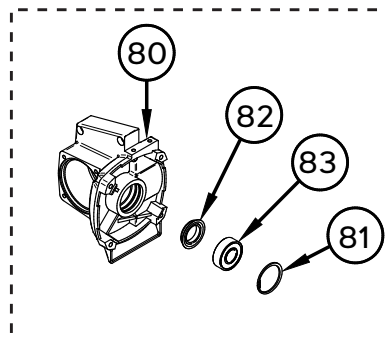

505856CAR
ITEM 1