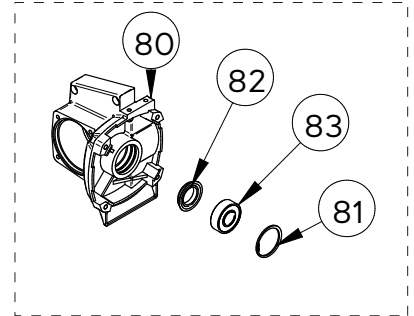

505604CAR

505451CAR
ITEM 5

505856CAR
ITEM 1

505457CAR
ITEM 2

CD35-120V-NA

Key #	Part No.	Description	Qty Needed
1	505856CAR	ASSEMBLED, CD35 GEARCASE	1
2	505457CAR	S.A., CD35 GEARCASE	1
4	505755CAR	ALLEN SCREW, M5X25	4
5	505451CAR	S.A. GEARCASE COVER	1
6	505438CAR	U HANDLE, FOR CD35 SERIE CHAINSAW	1
7	505432CAR	HAND PROTECTION, FOR SAW	1
8	505433CAR	WATER, PROTECTION	1
9	505452CAR	ELECTRIC BOX, COCCODRILLO35 230V-115V	1
10	505456CAR	ASSEMBLED, SHAFT FOR CD35	1
11	505453CAR	ASSEMBLED, WATER PROTECTION FOR MOTOR	1
12	505431CAR	PLASTIC COVER, FOR ITEM 505425	1
13	506564CAR	CD/AL, HANDLE SUPPORT	1
14	506280CAR	SWITCH 25/20A 125/250V, LOCK	1
15	506283CAR	PLASTIC, HANDLE COVER	1
16	502917CAR	RUBBER SLEEVE D.13, 5	1
17	506705CAR	PRCD, 6MA 120V 30A 60HZ CON CAVI	1
18	502052CAR	O RING, 2250	2
19	502514CAR	ALLEN SCREW M8 X 30	2
20	506614CAR	ANTI-LOCK-ON PLASTIC PART	1
21	501213CAR	SCREW, 4.2X38	2
22	502539CAR	CONNECTOR	1
23	503471CAR	ELECTRONIC BOARD, 120V	1
24	503250CAR	SCREW, 4X20 TC TCR ZNT B	6
25	503348CAR	INSULATOR, FOR ELECTRONIC	1

CD35-120V-NA

Key #	Part No.	Description	Qty Needed
26	501859CAR	GROUND CONNECTOR	1
27	501720CAR	PLATE	1
28	500292CAR	WASHER	5
29	501332CAR	SCREW M 4X8	1
30	501860CAR	SCREW M4 X 16	1
31	502280CAR	SCREW M4 X 8	1
32	501645CAR	ALLEN SCREW, M6 X 20	4
33	502278CAR	SCREW M4 X 10	4
35	502088CAR	WASHER, SCHNORR 5	4
36	503410CAR	SCREW, M 5X55	1
37	500903CAR	ALLEN SCREW, M5 X 30	2
41	505193CAR	SPECIAL SCREW, FOR CHAIN SAW	2
42	505521CAR	SPECIAL SCREW, FOR CHAIN TENSIONING	1
43	505522CAR	SPECIAL NUT, FOR SPECIAL SCREW FOR CHAIN	1
44	505461CAR	GLEASON PINION Z13 M1, 58	1
45	505133CAR	ADAPTOR, SPROCKET-SPINDLE	1
46	505041CAR	O-RING, 2056	1
47	505252CAR	SHAFT / SPROCKET, ADAPTOR	1
48	505305CAR	RING, FOR SPROKET 25,3 X 30 X 4,5	1
49	505398CAR	WASHER, 10,3X26X1,5	1
50	505293CAR	NUT, M10	1