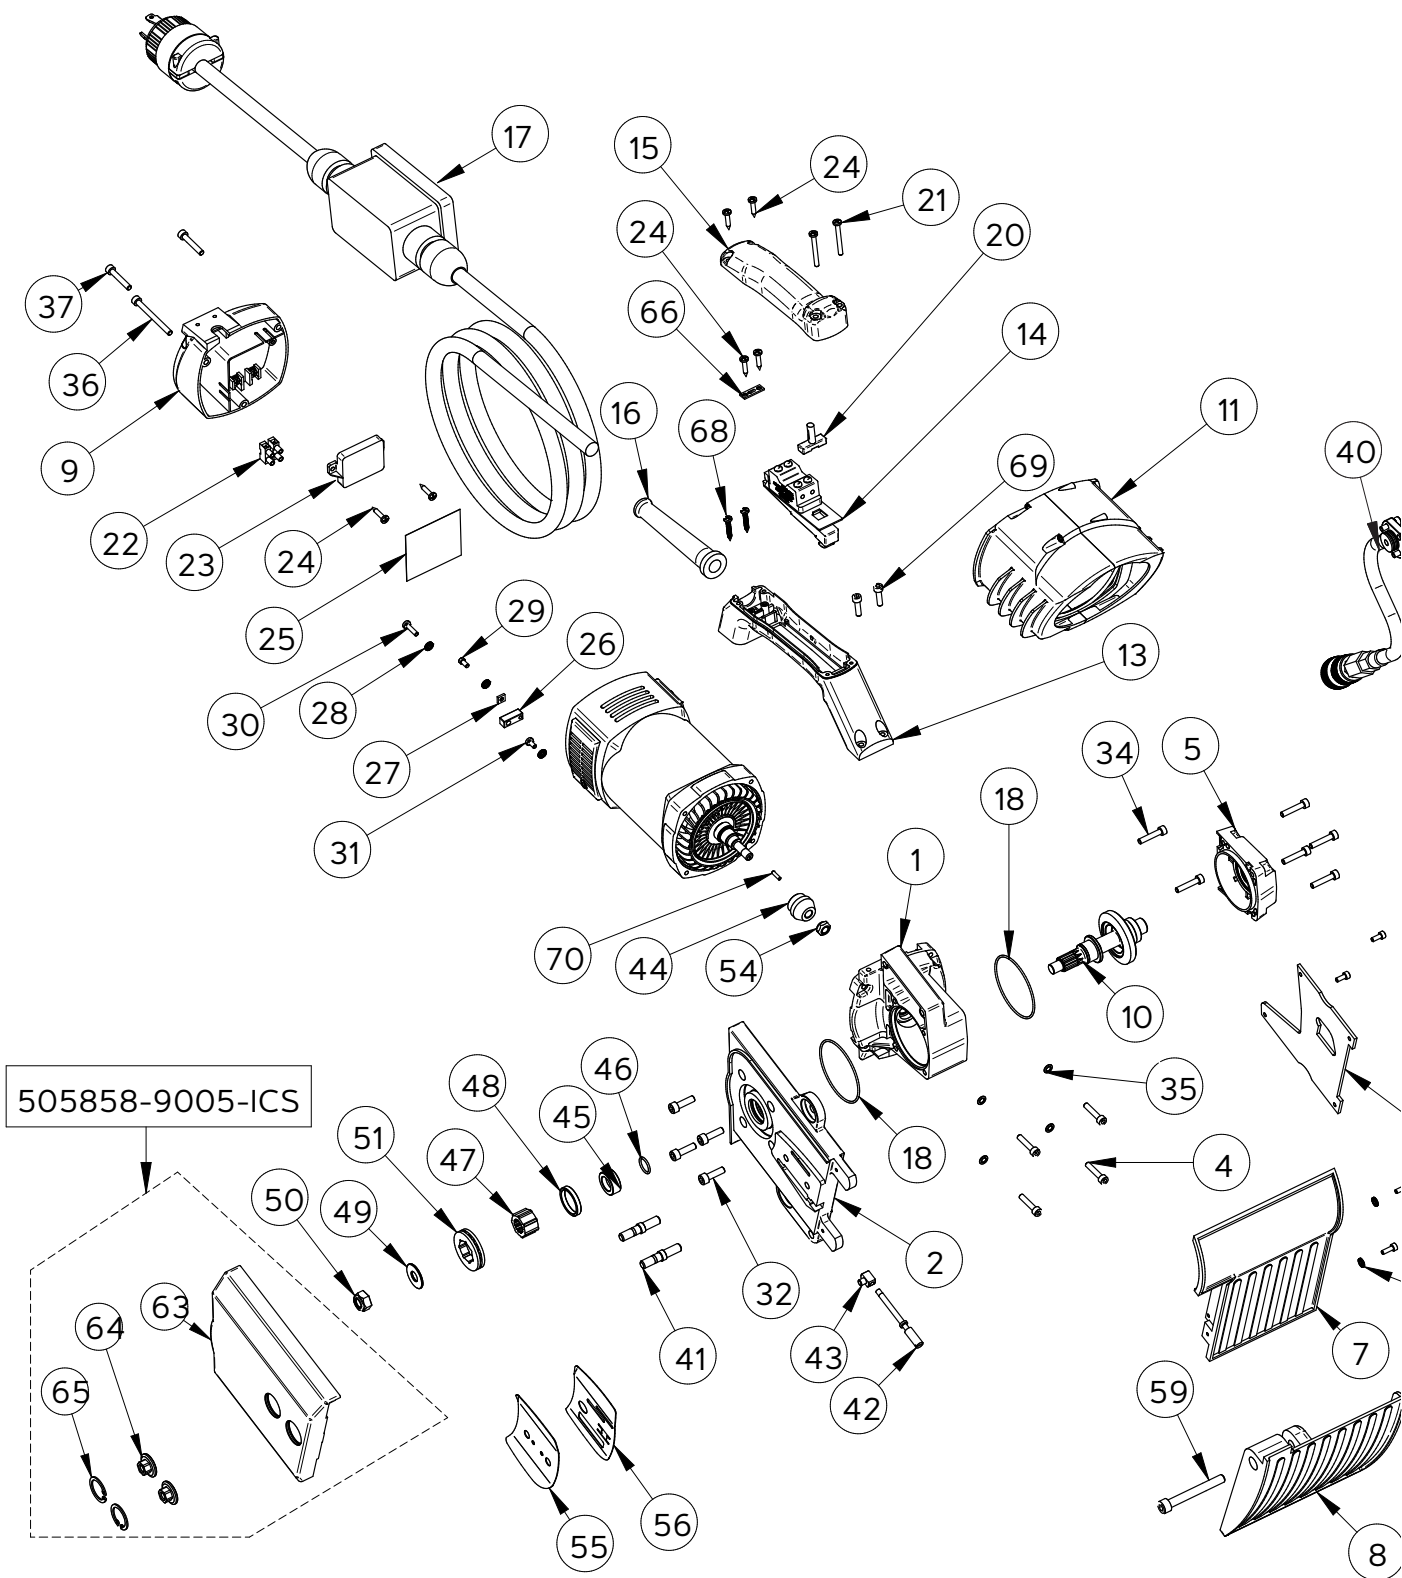

505604CAR

505451CAR
ITEM 5

505856CAR
ITEM 1