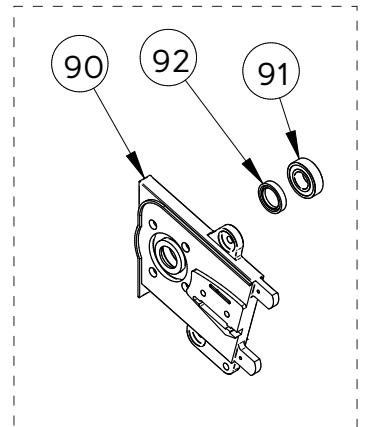

505604CAR

505451CAR
ITEM 5

505856CAR
ITEM 1

505457CAR
ITEM 2

CD35-120V-NA

Key #	Part No.	Description	Qty Needed
1	505856CAR	ASSEMBLED, CD35 GEARCASE	1
2	505457CAR	S.A., CD35 GEARCASE	1
4	505755CAR	ALLEN SCREW, M5X25	4
5	505451CAR	S.A. GEARCASE COVER	1
6	505438CAR	U HANDLE, FOR CD35 SERIE CHAINSAW	1
7	505432CAR	HAND PROTECTION, FOR SAW	1
8	505433CAR	WATER, PROTECTION	1
9	505452CAR	ELECTRIC BOX, COCCODRILLO35 230V-115V	1
10	505456CAR	ASSEMBLED, SHAFT FOR CD35	1
11	505453CAR	ASSEMBLED, WATER PROTECTION FOR MOTOR	1
12	505431CAR	PLASTIC COVER, FOR ITEM 505425	1
13	506564CAR	CD/AL, HANDLE SUPPORT	1
14	506280CAR	SWITCH 25/20A 125/250V, LOCK	1
15	506283CAR	PLASTIC, HANDLE COVER	1
16	502917CAR	RUBBER SLEEVE D.13, 5	1
17	506705CAR	PRCD, 6MA 120V 30A 60HZ CON CAVI	1
18	502052CAR	O RING, 2250	2
19	502514CAR	ALLEN SCREW M8 X 30	2
20	506614CAR	ANTI-LOCK-ON PLASTIC PART	1
21	501213CAR	SCREW, 4.2X38	2
22	502539CAR	CONNECTOR	1
23	503471CAR	ELECTRONIC BOARD, 120V	1
24	503250CAR	SCREW, 4X20 TC TCR ZNT B	6
25	503348CAR	INSULATOR, FOR ELECTRONIC	1

CD35-120V-NA

Key #	Part No.	Description	Qty Needed
26	501859CAR	GROUND CONNECTOR	1
27	501720CAR	PLATE	1
28	500292CAR	WASHER	5
29	501332CAR	SCREW M 4X8	1
30	501860CAR	SCREW M4 X 16	1
31	502280CAR	SCREW M4 X 8	1
32	501645CAR	ALLEN SCREW, M6 X 20	4
33	502278CAR	SCREW M4 X 10	4
35	502088CAR	WASHER, SCHNORR 5	4
36	503410CAR	SCREW, M 5X55	1
37	500903CAR	ALLEN SCREW, M5 X 30	2
41	505193CAR	SPECIAL SCREW, FOR CHAIN SAW	2
42	505521CAR	SPECIAL SCREW, FOR CHAIN TENSIONING	1
43	505522CAR	SPECIAL NUT, FOR SPECIAL SCREW FOR CHAIN	1
44	505461CAR	GLEASON PINION Z13 M1, 58	1
45	505133CAR	ADAPTOR, SPROCKET-SPINDLE	1
46	505041CAR	O-RING, 2056	1
47	505252CAR	SHAFT / SPROCKET, ADAPTOR	1
48	505305CAR	RING, FOR SPROKET 25,3 X 30 X 4,5	1
49	505398CAR	WASHER, 10,3X26X1,5	1
50	505293CAR	NUT, M10	1